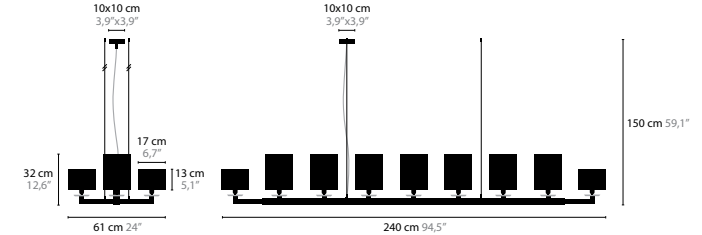

SWINGING BALLET

Swinging Ballet is a registered design by Coen Munsters 2009

SWINGING BALLET H5

6145 / SWAROVSKI STRASS
Base: 5 x E14 / 220V
Colors: 00-01-02-05-10-12-13-14-16
Shade: black / red / crème / white / brown

SWINGING BALLET H17

6154 / SWAROVSKI STRASS
Base: 17 x E14 / 220V
Colors: 00-01-02-05-10-12-13-14-16
Shade: black / red / crème / white / brown

SWINGING BALLET H7

6146 / SWAROVSKI STRASS
Base: 7 x E14 / 220V
Colors: 00-01-02-05-10-12-13-14-16
Shade: black / red / crème / white / brown

SWINGING BALLET H23

6155 / SWAROVSKI STRASS
Base: 23 x E14 / 220V
Colors: 00-01-02-05-10-12-13-14-16
Shade: black / red / crème / white / brown

SWINGING BALLET H10

6152 / SWAROVSKI STRASS
Base: 10 x E14 / 220V
Colors: 00-01-02-05-10-12-13-14-16
Shade: black / red / crème / white / brown

SWINGING BALLET W1

6147 / SWAROVSKI STRASS
Base: 1 x E14 / 220V
Colors: 00-01-02-05-10-12-13-14-16
Shade: black / red / crème / white / brown

SWINGING BALLET H14

6153 / SWAROVSKI STRASS
Base: 14 x E14 / 220V
Colors: 00-01-02-05-10-12-13-14-16
Shade: black / red / crème / white / brown

SWINGING BALLET W2

6148 / SWAROVSKI STRASS
Base: 2 x E14 / 220V
Colors: 00-01-02-05-10-12-13-14-16
Shade: black / red / crème / white / brown

SWINGING BALLET W3

6149 / SWAROVSKI STRASS
Base: 3 x E14 / 220V
Colors: 00-01-02-05-10-12-13-14-16
Shade: black / red / crème / white / brown