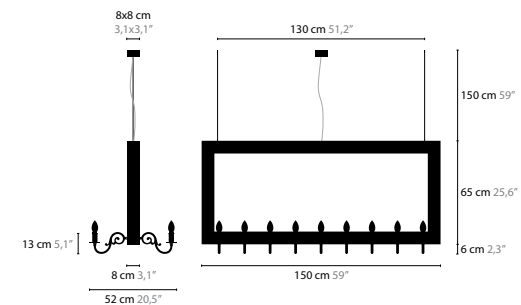

REASON TO BELIEVE H10+18 CLASSIC

Base: 10 x LED 4.2W / 12V + Base 18 x E14 / 220V

6515 / WITHOUT CRYSTAL

6515c / SPECTRA CRYSTAL

6515s / SWAROVSKI STRASS

Colors: 02-10-12-13-14-16

6515 COLOR

Colors: 00-01-05