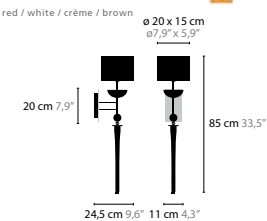

Colors: 02

SWEET SYMPHONY W1

6352 / WITH GLASS ELEMENTS

Base: 1 x E27 / 220V

Colors: 02

Shade: black / red / white / crème / brown

UPLIGHT

SUN RISE