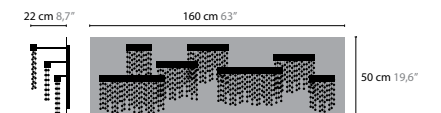

FROZEN EYES WALLPANEL W7

6495 / SPECTRA CRYSTAL
6495s / SWAROVSKI STRASS
LED 35W / 24V
Colors: 00-02-10-12-13-14-16