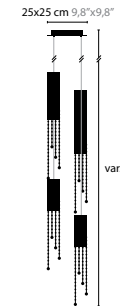

SEXY CRYSTALS H4

6314/20 / SPECTRA CRYSTAL
6314/20s / SWAROVSKI STRASS
6314/30 / SPECTRA CRYSTAL
6314/30s / SWAROVSKI STRASS
6314/40 / SPECTRA CRYSTAL
6314/40s / SWAROVSKI STRASS

6314/4mix / SPECTRA CRYSTAL
6314/4mix/s / SWAROVSKI STRASS
tubes 2x20 1x30 1x40 cm
Base: 4 x GU10 / 220V
With cable 3 mtr / 118"
Colors: 00-01-02-05-10-12-13-14-16