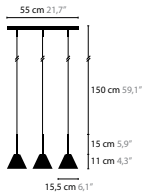

MOONLIGHT PARTY H5
6294 / CLEAR GLASS
6294si / SILVER GLASS INSIDE
 Base: 5 x G4 / 12V
 Colors: 00-01-02-05-10-12-13-14-16

MOONLIGHT PARTY H3
6292 / CLEAR GLASS
6292si / SILVER GLASS INSIDE
 Base: 3 x G4 / 12V
 Colors: 00-01-02-05-10-12-13-14-16