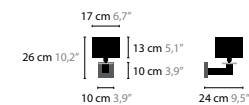

SWINGING BALLET W1

6147 / SWAROVSKI STRASS
Base: 1 x E14 / 220V
Colors: 00-01-02-05-10-12-13-14-16
Shade: black / red / crème / white / brown