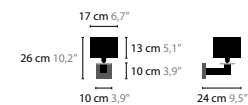

SWINGING BALLET W1

6147 / SWAROVSKI STRASS

Base: 1 x E14 / 220V

Colors: 00-01-02-05-10-12-13-14-16

Shade: black / red / crème / white / brown