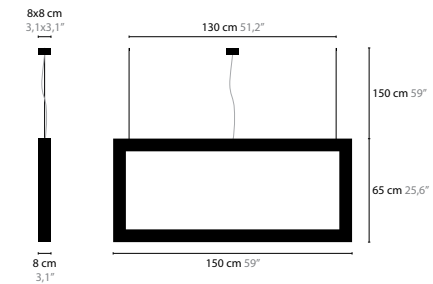

REASON TO BELIEVE H6

Base: 10 x LED 4.2W / 12V

6513 / WITHOUT CRYSTAL

6513c / SPECTRA CRYSTAL

6513s / SWAROVSKI STRASS

Colors: 02-10-12-13-14-16

6513 COLOR

Colors: 00-01-05