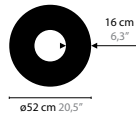

SKY CYCLES ROUND

Sky Cycles is a registered design by Coen Munsters 2016

SKY CYCLES ROUND H6

6560 / CRYSTAL
6560c / SPECTRA CRYSTAL
6560s / SWAROVSKI STRASS
Base: 6 x G9 / 220V
Colors: 02

16,5 cm 6,5"