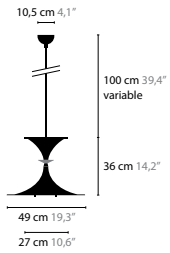

JAZZY H3 6271 / CRYSTAL

DOWNLIGHT:
Base: 1 x R7s / 220V
UPLIGHT:
Base: 2 x R7s / 220V
6271 LED
DOWNLIGHT: 13W
UPLIGHT: 13W

Colors: 01-02-16