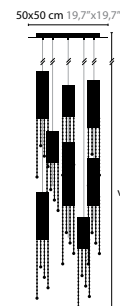

SEXY CRYSTALS H8

6318/20 / SPECTRA CRYSTAL
6318/20s / SWAROVSKI STRASS
6318/30 / SPECTRA CRYSTAL
6318/30s / SWAROVSKI STRASS
6318/40 / SPECTRA CRYSTAL
6318/40s / SWAROVSKI STRASS

6318/8mix / SPECTRA CRYSTAL
6318/8mix/s / SWAROVSKI STRASS
tubes 3x20 3x30 2x40 cm
Base: 8 x GU10 / 220V
With cable 3 mtr / 118"
Colors: 00-01-02-05-10-12-13-14-16