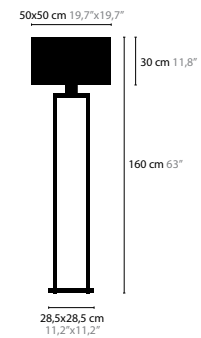

SWINGING BALLET F1

6197

Base: 1 x E27 / 220V

Colors: 00-01-02-05-10-12-13-14-16

Shade: black / red / crème / white / brown

With regular / dimmer