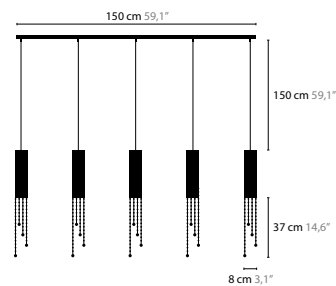

SEXY CRYSTALS

SEXY CRYSTALS H1

6311/20 / SPECTRA CRYSTAL
6311/20s / SWAROVSKI STRASS
6311/30 / SPECTRA CRYSTAL
6311/30s / SWAROVSKI STRASS
6311/40 / SPECTRA CRYSTAL
6311/40s / SWAROVSKI STRASS

SEXY CRYSTALS H3

6319/55-3/20 / SPECTRA CRYSTAL
6319/55-3/20s / SWAROVSKI STRASS
6319/55-3/30 / SPECTRA CRYSTAL
6319/55-3/30s / SWAROVSKI STRASS
6319/55-3/40 / SPECTRA CRYSTAL
6319/55-3/40s / SWAROVSKI STRASS

SEXY CRYSTALS H5

6319/100-5/20 / SPECTRA CRYSTAL
6319/100-5/20s / SWAROVSKI STRASS
6319/100-5/30 / SPECTRA CRYSTAL
6319/100-5/30s / SWAROVSKI STRASS
6319/100-5/40 / SPECTRA CRYSTAL
6319/100-5/40s / SWAROVSKI STRASS

SEXY CRYSTALS H7

6319/150-7/20 / SPECTRA CRYSTAL
6319/150-7/20s / SWAROVSKI STRASS
6319/150-7/30 / SPECTRA CRYSTAL
6319/150-7/30s / SWAROVSKI STRASS
6319/150-7/40 / SPECTRA CRYSTAL
6319/150-7/40s / SWAROVSKI STRASS

SEXY CRYSTALS H3

6319/100-3/20 / SPECTRA CRYSTAL
6319/100-3/20s / SWAROVSKI STRASS
6319/100-3/30 / SPECTRA CRYSTAL
6319/100-3/30s / SWAROVSKI STRASS
6319/100-3/40 / SPECTRA CRYSTAL
6319/100-3/40s / SWAROVSKI STRASS

SEXY CRYSTALS H5

6319/150-5/20 / SPECTRA CRYSTAL
6319/150-5/20s / SWAROVSKI STRASS
6319/150-5/30 / SPECTRA CRYSTAL
6319/150-5/30s / SWAROVSKI STRASS
6319/150-5/40 / SPECTRA CRYSTAL
6319/150-5/40s / SWAROVSKI STRASS

SEXY CRYSTALS H4

6314/20 / SPECTRA CRYSTAL
6314/20s / SWAROVSKI STRASS
6314/30 / SPECTRA CRYSTAL
6314/30s / SWAROVSKI STRASS
6314/40 / SPECTRA CRYSTAL
6314/40s / SWAROVSKI STRASS

6314/4mix / SPECTRA CRYSTAL
6314/4mix/s / SWAROVSKI STRASS
tubes 2x20 1x30 1x40 cm
Base: 4 x GU10 / 220V
With cable 3 mtr / 118"
Colors: 00-01-02-05-10-12-13-14-16

SEXY CRYSTALS H5