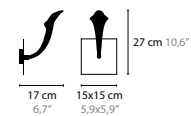

CHILL OUT W1

6100
Base: 1 x G9 / 220V
Colors: 00-01-02-05-16