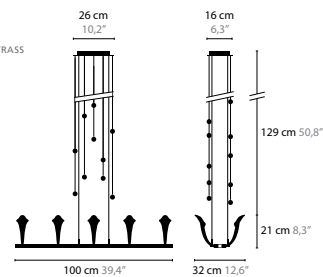

CHILL OUT H10

6121 / WITHOUT CRYSTAL
6122 / WITH SWAROVSKI STRASS
Base: 10 x G9 / 220V
Colors: 00-01-02-05-16