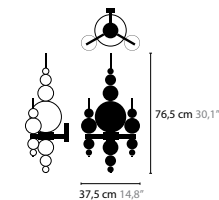

TEARS FROM MOON W3

6416 W / WHITE HANDMADE GLASS BALLS
6416 B / BLACK HANDMADE GLASS BALLS

Base: 3 x G4 / 12V
Colors: 02