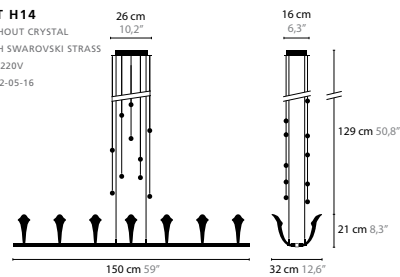

CHILL OUT H14

6123 / WITHOUT CRYSTAL
6124 / WITH SWAROVSKI STRASS
Base: 14 x G9 / 220V
Colors: 00-01-02-05-16