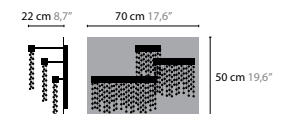

FROZEN EYES

Frozen Eyes is a registered design by Coen Munsters 2014

FROZEN EYES H C

6480 / SPECTRA CRYSTAL
6480s / SWAROVSKI STRASS
LED 18W / 24V
Colors: 00-01-02-05-10-12-13-14-16

FROZEN EYES H CXL

6481 / SPECTRA CRYSTAL
6481s / SWAROVSKI STRASS
LED 18W / 24V
Colors: 00-01-02-05-10-12-13-14-16

FROZEN EYES HXL C

6482 / SPECTRA CRYSTAL
6482s / SWAROVSKI STRASS
LED 27W / 24V
Colors: 00-01-02-05-10-12-13-14-16

FROZEN EYES HXL CXL

6483 / SPECTRA CRYSTAL
6483s / SWAROVSKI STRASS
LED 27W / 24V
Colors: 00-01-02-05-10-12-13-14-16

FROZEN EYES W1 S C

6487 / SPECTRA CRYSTAL
6487s / SWAROVSKI STRASS
LED 3W / 24V
Colors: 00-01-02-05-10-12-13-14-16

FROZEN EYES W1 S CXL

6488 / SPECTRA CRYSTAL
6488s / SWAROVSKI STRASS
LED 3W / 24V
Colors: 00-01-02-05-10-12-13-14-16

FROZEN EYES W1 M C

6489 / SPECTRA CRYSTAL
6489s / SWAROVSKI STRASS
LED 5W / 24V
Colors: 00-01-02-05-10-12-13-14-16

FROZEN EYES W1 M CXL

6490 / SPECTRA CRYSTAL
6490s / SWAROVSKI STRASS
LED 5W / 24V
Colors: 00-01-02-05-10-12-13-14-16

FROZEN EYES W1 L C

6491 / SPECTRA CRYSTAL
6491s / SWAROVSKI STRASS
LED 8W / 24V
Colors: 00-01-02-05-10-12-13-14-16

FROZEN EYES W1 L CXL

6492 / SPECTRA CRYSTAL
6492s / SWAROVSKI STRASS
LED 8W / 24V
Colors: 00-01-02-05-10-12-13-14-16

FROZEN EYES WALLPANEL W1

6493 / SPECTRA CRYSTAL
6493s / SWAROVSKI STRASS
LED 3W / 24V
Colors: 00-02-10-12-13-14-16

FROZEN EYES H10

6484 / SPECTRA CRYSTAL
6484s / SWAROVSKI STRASS
LED 38W / 24V
Colors: 00-02-10-12-13-14-16

FROZEN EYES H18

6485 / SPECTRA CRYSTAL
6485s / SWAROVSKI STRASS
LED 85W / 24V
Colors: 00-02-10-12-13-14-16

FROZEN EYES WALLPANEL W3

6494 / SPECTRA CRYSTAL
6494s / SWAROVSKI STRASS
LED 16W / 24V
Colors: 00-02-10-12-13-14-16

FROZEN EYES WALLPANEL W7

6495 / SPECTRA CRYSTAL
6495s / SWAROVSKI STRASS
LED 35W / 24V
Colors: 00-02-10-12-13-14-16