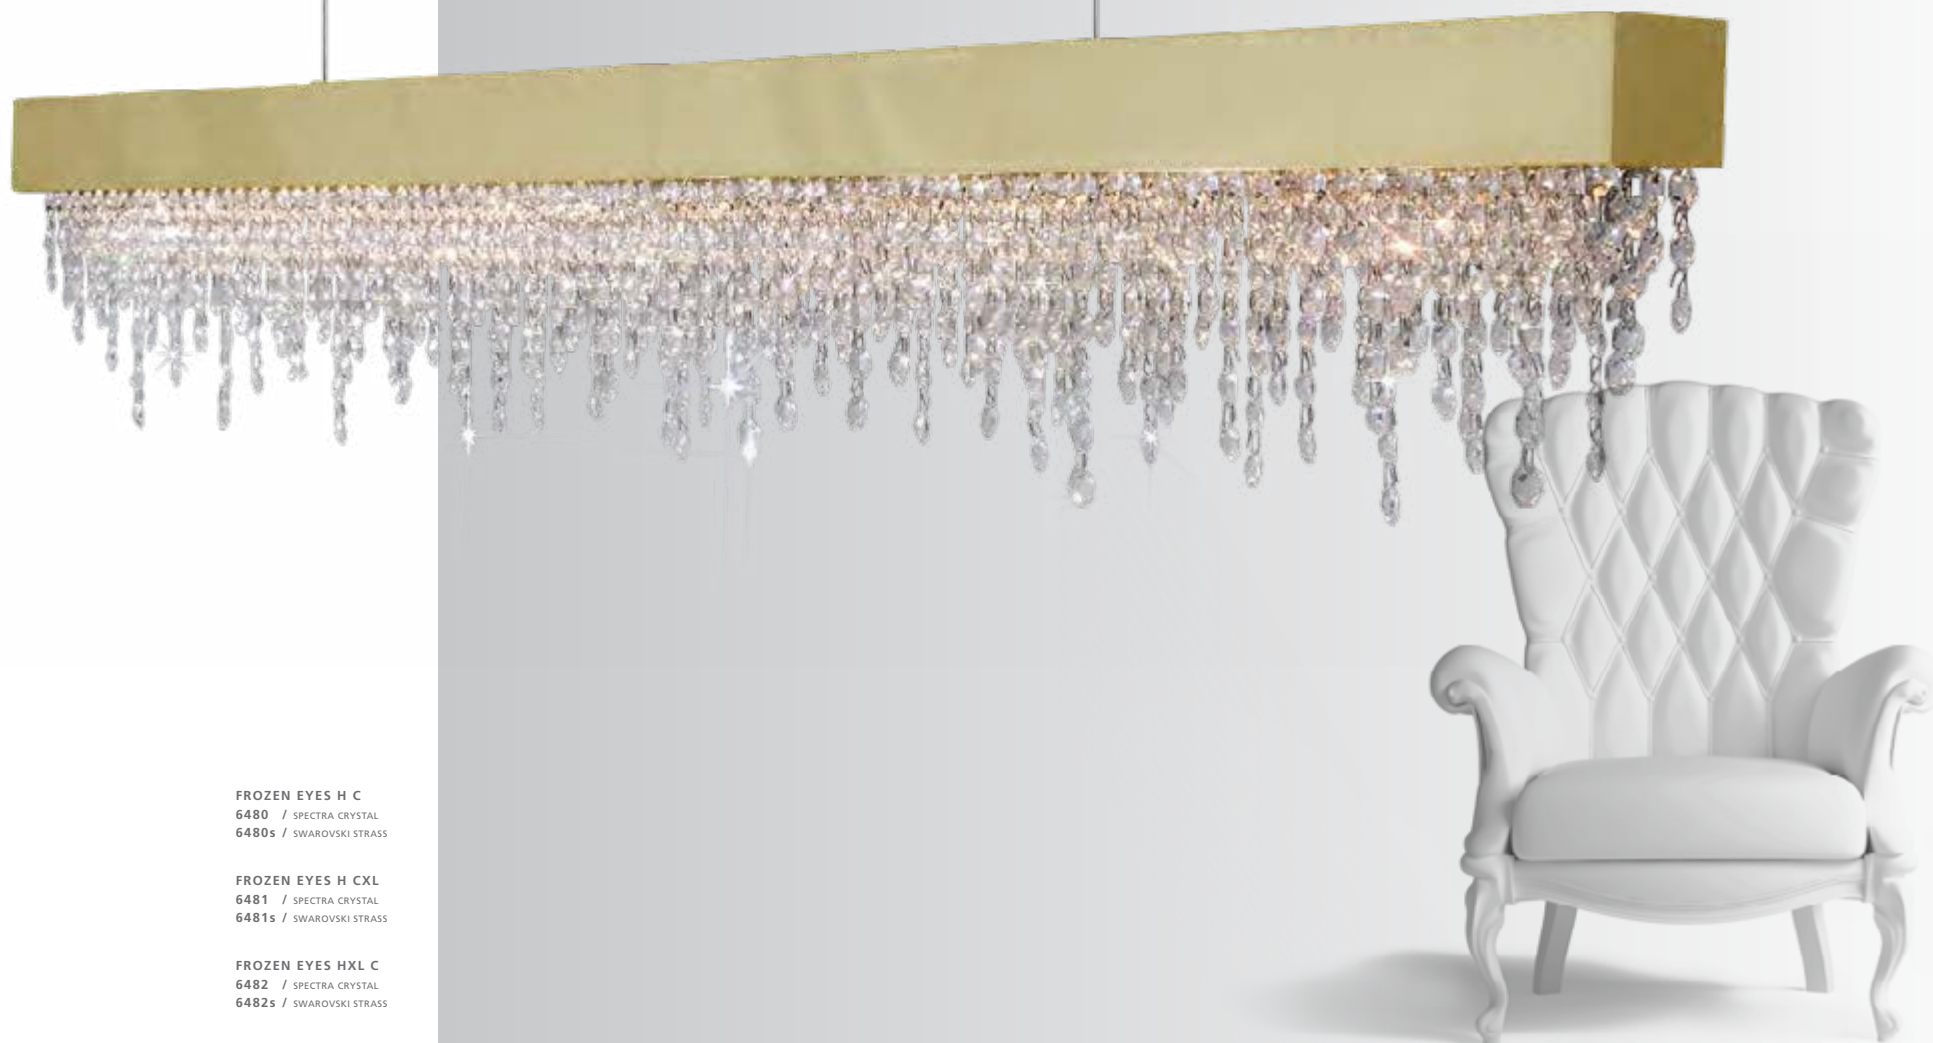

FROZEN EYES

Design: Coen Munsters 2014

FROZEN EYES H C
6480 / SPECTRA CRYSTAL
6480s / SWAROVSKI STRASS

FROZEN EYES H CXL
6481 / SPECTRA CRYSTAL
6481s / SWAROVSKI STRASS

FROZEN EYES HXL C
6482 / SPECTRA CRYSTAL
6482s / SWAROVSKI STRASS

FROZEN EYES HXL CXL
6483 / SPECTRA CRYSTAL
6483s / SWAROVSKI STRASS