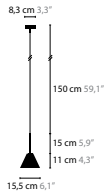

NIGHTLIFE C4 XL

6386 / CLEAR GLASS
6386si / SILVER GLASS INSIDE
Base: 4 x G9 / 220V
Colors: 02

NIGHTLIFE W3

6383 / CLEAR GLASS
6383si / SILVER GLASS INSIDE
Base: 3 x G9 / 220V
Colors: 02

MOONLIGHT PARTY H1
6290 / CLEAR GLASS
6290si / SILVER GLASS INSIDE
 Base: 1 x G4 / 12V
 Colors: 00-01-02-05-10-12-13-14-16