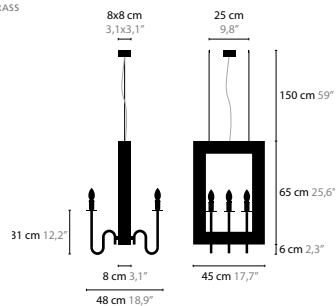

REASON TO BELIEVE H6+6 STYLE

Base: 6 x LED 4.2W / 12V + Base 6 x E14 / 220V

6441 / WITHOUT CRYSTAL

6441c / SPECTRA CRYSTAL

6441s / SWAROVSKI STRASS

Colors: 02-10-12-13-14-16

6441 COLOR

Colors: 00-01-05