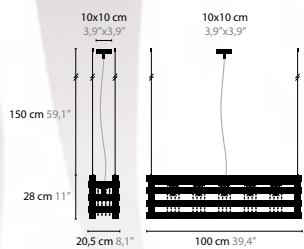

BELLS OF NAFIN H5
6361 / WITHOUT CRYSTAL
6361s / SWAROVSKI STRASS
 Base: 5 x GU10 / 220V
 Colors: 00-01-02-05-10-12-13-14-16

BELLS OF NAFIN H7
6362 / WITHOUT CRYSTAL
6362s / SWAROVSKI STRASS
 Base: 7 x GU10 / 220V
 Colors: 00-01-02-05-10-12-13-14-16