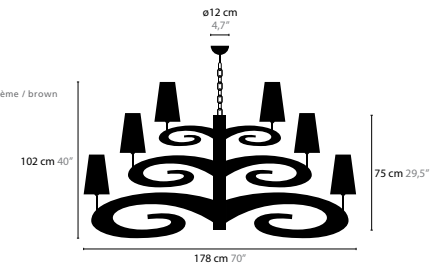

LAZY SUNDAY H18H 6547

Base: 18 x E14 / 220V
Base downlight: 1 x GU10 / 220V
Colors: 02-16
Shade: (high model) black / red / white / crème / brown