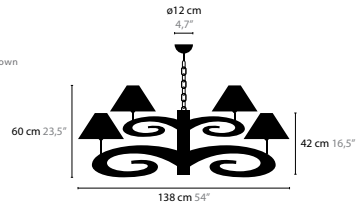

LAZY SUNDAY H12 6544

Base: 12 x E14 / 220V
Base downlight: 1 x GU10 / 220V
Colors: 02-16
Shade: (low model) black / red / white / crème / brown