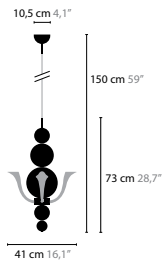

TEARS FROM MOON H1x4

Base: 4 x G9 / 220V
Colors: 02