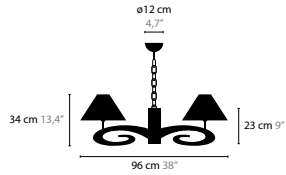

Design: Coen Munsters 2016

LAZY SUNDAY

Design: Coen Munsters 2016

LAZY SUNDAY W1
6540

LAZY SUNDAY

Lazy Sunday is a registered design by Coen Munsters 2016

LAZY SUNDAY H6 6548

Base: 18 x E14 / 220V
Base downlight: 1 x GU10 / 220V
Colors: 02-16
Shade: (low model) black / red / white / crème / brown