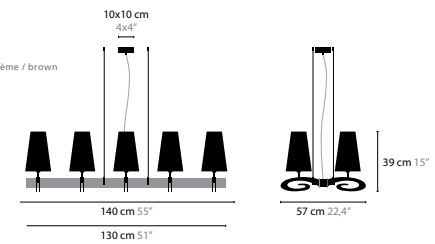

LAZY SUNDAY H10H 6543

Base: 10 x E14 / 220V
Colors: 02-16
Shade: (high model) black / red / white / crème / brown