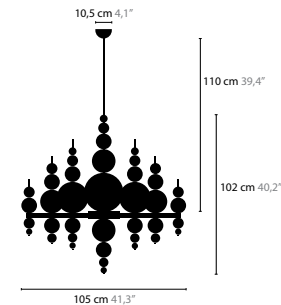

TEARS FROM MOON H20 XL

Base: 20 x G4 / 12V
Colors: 02