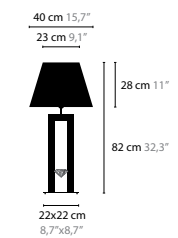

ELEMENTS OF LOVE T1

6276 / WITH CRYSTAL ELEMENT

Base: 1 x E27 / 220V

incl. regular / dimmer

Colors: 00-01-02-05-16

Shade: black / white / crème / brown / red