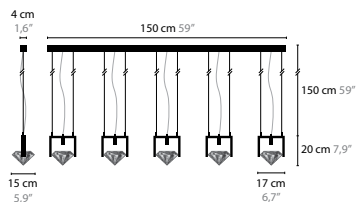

ELEMENTS OF LOVE H5

6285 / WITH CRYSTAL ELEMENT

Base: 5 x G4 / 12V incl.

6285LED / WITH CRYSTAL ELEMENT

Base: 5 x 4,5W / 2700k

Colors: 00-01-02-05-16