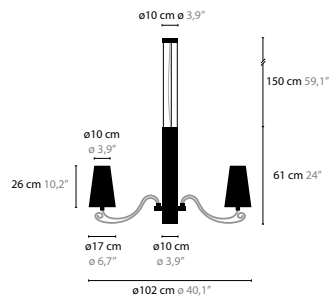

ARABIAN PEARLS H8

6474

6474s / SWAROVSKI STRASS

Base: 8 x E14 / 220V

Base downlight: 1 x GU10 / 220V

Colors: 02

red / red crushed / brown / brown crushed