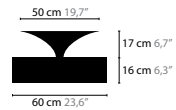

AIRWAVE

Airwave is a registered design by Coen Munsters 2008

AIRWAVE C5

6220

Base: 5 x E27 / 220V

Colors: 00-01-02-05-10-12-13-14-16

Colors shade: black / red / crème / white / brown