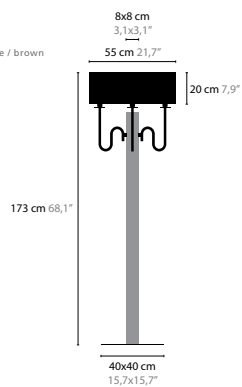

WALTZ OF VIENNA F4

Base: 4 x E14 / 220V

Shade: black / red / white / crème / brown

6535

Colors: 02-10-12-13-14-16

6535 COLOR

Colors: 00-01-05