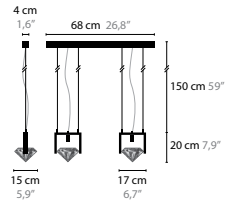

ELEMENTS OF LOVE H2

6283 / WITH CRYSTAL ELEMENT

Base: 2 x G4 / 12V incl.

6283LED / WITH CRYSTAL ELEMENT

Base: 2 x 4,5W / 2700k

Colors: 00-01-02-05-16