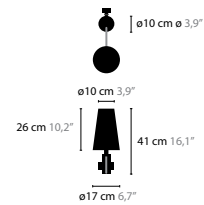

ARABIAN PEARLS W1

6470

6470s / SWAROVSKI STRASS

Base: 1 x E14 / 220V

Colors: 02

red / red crushed / brown / brown crushed