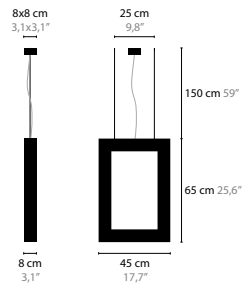

REASON TO BELIEVE

Reason To Believe is a registered design by Coen Munsters 2015

REASON TO BELIEVE H6

Base: 6 x LED 4.2W / 12V

6440 / WITHOUT CRYSTAL

6440c / SPECTRA CRYSTAL

6440s / SWAROVSKI STRASS

Colors: 02-10-12-13-14-16

6440 COLOR

Colors: 00-01-05