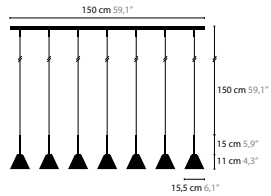

MOONLIGHT PARTY H7
6296 / CLEAR GLASS
6296si / SILVER GLASS INSIDE
Base: 7 x G4 / 12V
Colors: 00-01-02-05-10-12-13-14-16