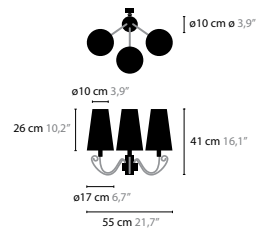

ARABIAN PEARLS W3

6472

6472s / SWAROVSKI STRASS

Base: 3 x E14 / 220V

Colors: 02

red / red crushed / brown / brown crushed