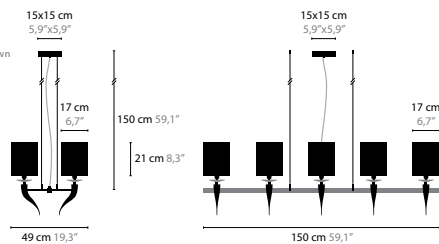

LOVING ARMS H10

6245 / WITH CRYSTAL ELEMENT

Base: 10 x E14 / 220V

Colors: 00-01-02-05-10-12-13-14-16

Shade: black / red / white / crème / brown

LOVING ARMS F4

6246 / WITH CRYSTAL ELEMENT

Base: 4 x E14 / 220V

with regular / dimmer

Colors: 00-01-02-05-10-12-13-14-16

Shade: black / red / white / crème / brown