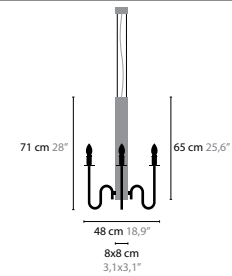

WALTZ OF VIENNA H4

Base: 4 x E14 / 220V

Base downlight: 1 x GU10 / 220V

6530

Colors: 02-10-12-13-14-16

6530 COLOR

Colors: 00-01-05

WALTZ OF VIENNA W3

Base: 3 x E14 / 220V

Base up- downlight: 2 x GU10 / 220V

6532

Colors: 02-10-12-13-14-16

6532 COLOR

Colors: 00-01-05