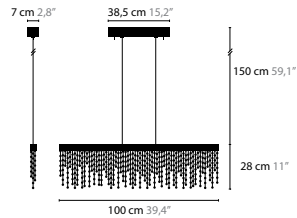

FROZEN EYES

Frozen Eyes is a registered design by Coen Munsters 2014

FROZEN EYES H C

6480 / SPECTRA CRYSTAL
6480s / SWAROVSKI STRASS
LED 18W / 24V
Colors: 00-01-02-05-10-12-13-14-16

FROZEN EYES H CXL

6481 / SPECTRA CRYSTAL
6481s / SWAROVSKI STRASS
LED 18W / 24V
Colors: 00-01-02-05-10-12-13-14-16