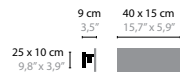

6381 / CLEAR GLASS
6381si / SILVER GLASS INSIDE
Base: 1 x G9 / 220V
Colors: 02

NIGHTLIFE C4

6385 / CLEAR GLASS
6385si / SILVER GLASS INSIDE
Base: 4 x G9 / 220V
Colors: 02

NIGHTLIFE W2

6382 / CLEAR GLASS
6382si / SILVER GLASS INSIDE
Base: 2 x G9 / 220V
Colors: 02