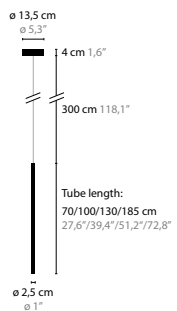

GLOW H1

6430/70
6430/100
6430/130
6430/185

1x LED 4,5 watt / 2700K
Colors: 02-16