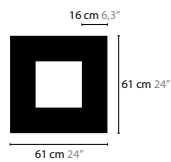

SKY CYCLES SQUARE

Sky Cycles is a registered design by Coen Munsters 2016

SKY CYCLES SQUARE H8

6567 / CRYSTAL
6567c / SPECTRA CRYSTAL
6567s / SWAROVSKI STRASS
Base: 8 x G9 / 220V
Colors: 02