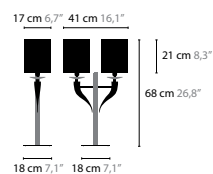

LOVING ARMS

Loving Arms is a registered design by Coen Munsters 2008

LOVING ARMS H5

6243 / WITH CRYSTAL ELEMENT

Base: 5 x E14 / 220V

Colors: 00-01-02-05-10-12-13-14-16

Shade: black / red / white / crème / brown

LOVING ARMS H6

6244 / WITH CRYSTAL ELEMENT

Base: 6 x E14 / 220V

Colors: 00-01-02-05-10-12-13-14-16

Shade: black / red / white / crème / brown

LOVING ARMS H10

6245 / WITH CRYSTAL ELEMENT

Base: 10 x E14 / 220V

Colors: 00-01-02-05-10-12-13-14-16

Shade: black / red / white / crème / brown

LOVING ARMS F4

6246 / WITH CRYSTAL ELEMENT

Base: 4 x E14 / 220V

with regular / dimmer

Colors: 00-01-02-05-10-12-13-14-16

Shade: black / red / white / crème / brown

LOVING ARMS W1

6240 / WITH CRYSTAL ELEMENT

Base: 1 x E14 / 220V

Colors: 00-01-02-05-10-12-13-14-16

Shade: black / red / white / crème / brown

LOVING ARMS W2

6241 / WITH CRYSTAL ELEMENT

Base: 2 x E14 / 220V

Colors: 00-01-02-05-10-12-13-14-16

Shade: black / red / white / crème / brown

LOVING ARMS T2

6242 / WITH CRYSTAL ELEMENT

Base: 2 x E14 / 220V

with regular / dimmer

Colors: 00-01-02-05-10-12-13-14-16

Shade: black / red / white / crème / brown

LOVING ARMS

Design: Coen Munsters 2008