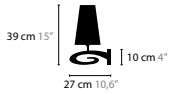

LAZY SUNDAY W1H 6541

Base: 1 x E14 / 220V
Colors: 02-16
Shade: (high model) black / red / white / crème / brown