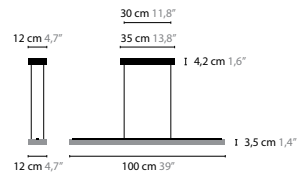

ICE FLOWERS

Ice flowers is a registered design by Coen Munsters 2016

ICE FLOWERS H XL

6553c / CLEAR GLASS
6553s1 / SILVER GLASS

LED 18W / 24V / 2700K

Colors: 00-01-02-05-10-11-12-13-14-16

CHILL OUT

Design: Coen Munsters 2005