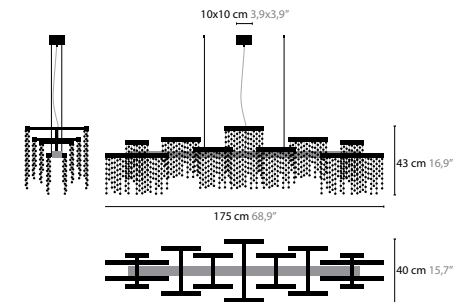

FROZEN EYES H18

6485 / SPECTRA CRYSTAL
6485s / SWAROVSKI STRASS
LED 85W / 24V
Colors: 00-02-10-12-13-14-16

FROZEN EYES WALLPANEL W3

6494 / SPECTRA CRYSTAL
6494s / SWAROVSKI STRASS
LED 16W / 24V
Colors: 00-02-10-12-13-14-16

FROZEN EYES WALLPANEL W7

6495 / SPECTRA CRYSTAL
6495s / SWAROVSKI STRASS
LED 35W / 24V
Colors: 00-02-10-12-13-14-16