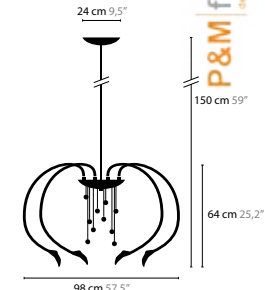

CHILL OUT H8D

6114 / WITHOUT CRYSTAL
6115 / WITH SWAROVSKI STRASS
Base: 8 x G9 / 220V
Colors: 00-01-02-05-16