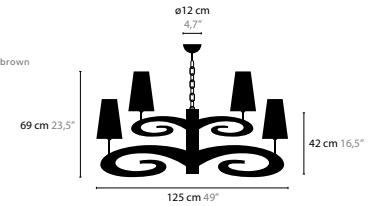

LAZY SUNDAY H12H 6545

Base: 12 x E14 / 220V
Base downlight: 1 x GU10 / 220V
Colors: 02-16
Shade: (high model) black / red / white / crème / brown