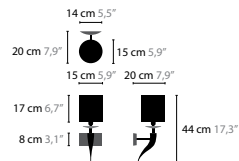

with regular / dimmer

Colors: 00-01-02-05-10-12-13-14-16

Shade: black / red / white / crème / brown

LOVING ARMS W1

6240 / WITH CRYSTAL ELEMENT

Base: 1 x E14 / 220V

Colors: 00-01-02-05-10-12-13-14-16

Shade: black / red / white / crème / brown