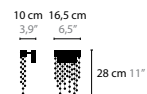

FROZEN EYES W1 S CXL

6488 / SPECTRA CRYSTAL
6488s / SWAROVSKI STRASS
LED 3W / 24V
Colors: 00-01-02-05-10-12-13-14-16