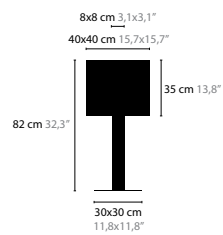

WALTZ OF VIENNA T1 XL

Base: 1 x E27 / 220V
Shade: black / red / white
crème / brown
6520
Colors: 02-10-12-13-14-16
6520 COLOR
Colors: 00-01-05