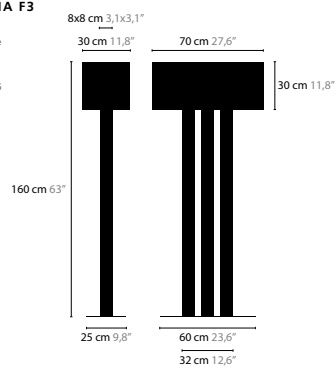

WALTZ OF VIENNA F3

Base: 3 x E27 / 220V
Shade: black / red / white
crème / brown
6536
Colors: 02-10-12-13-14-16
6536 COLOR
Colors: 00-01-05