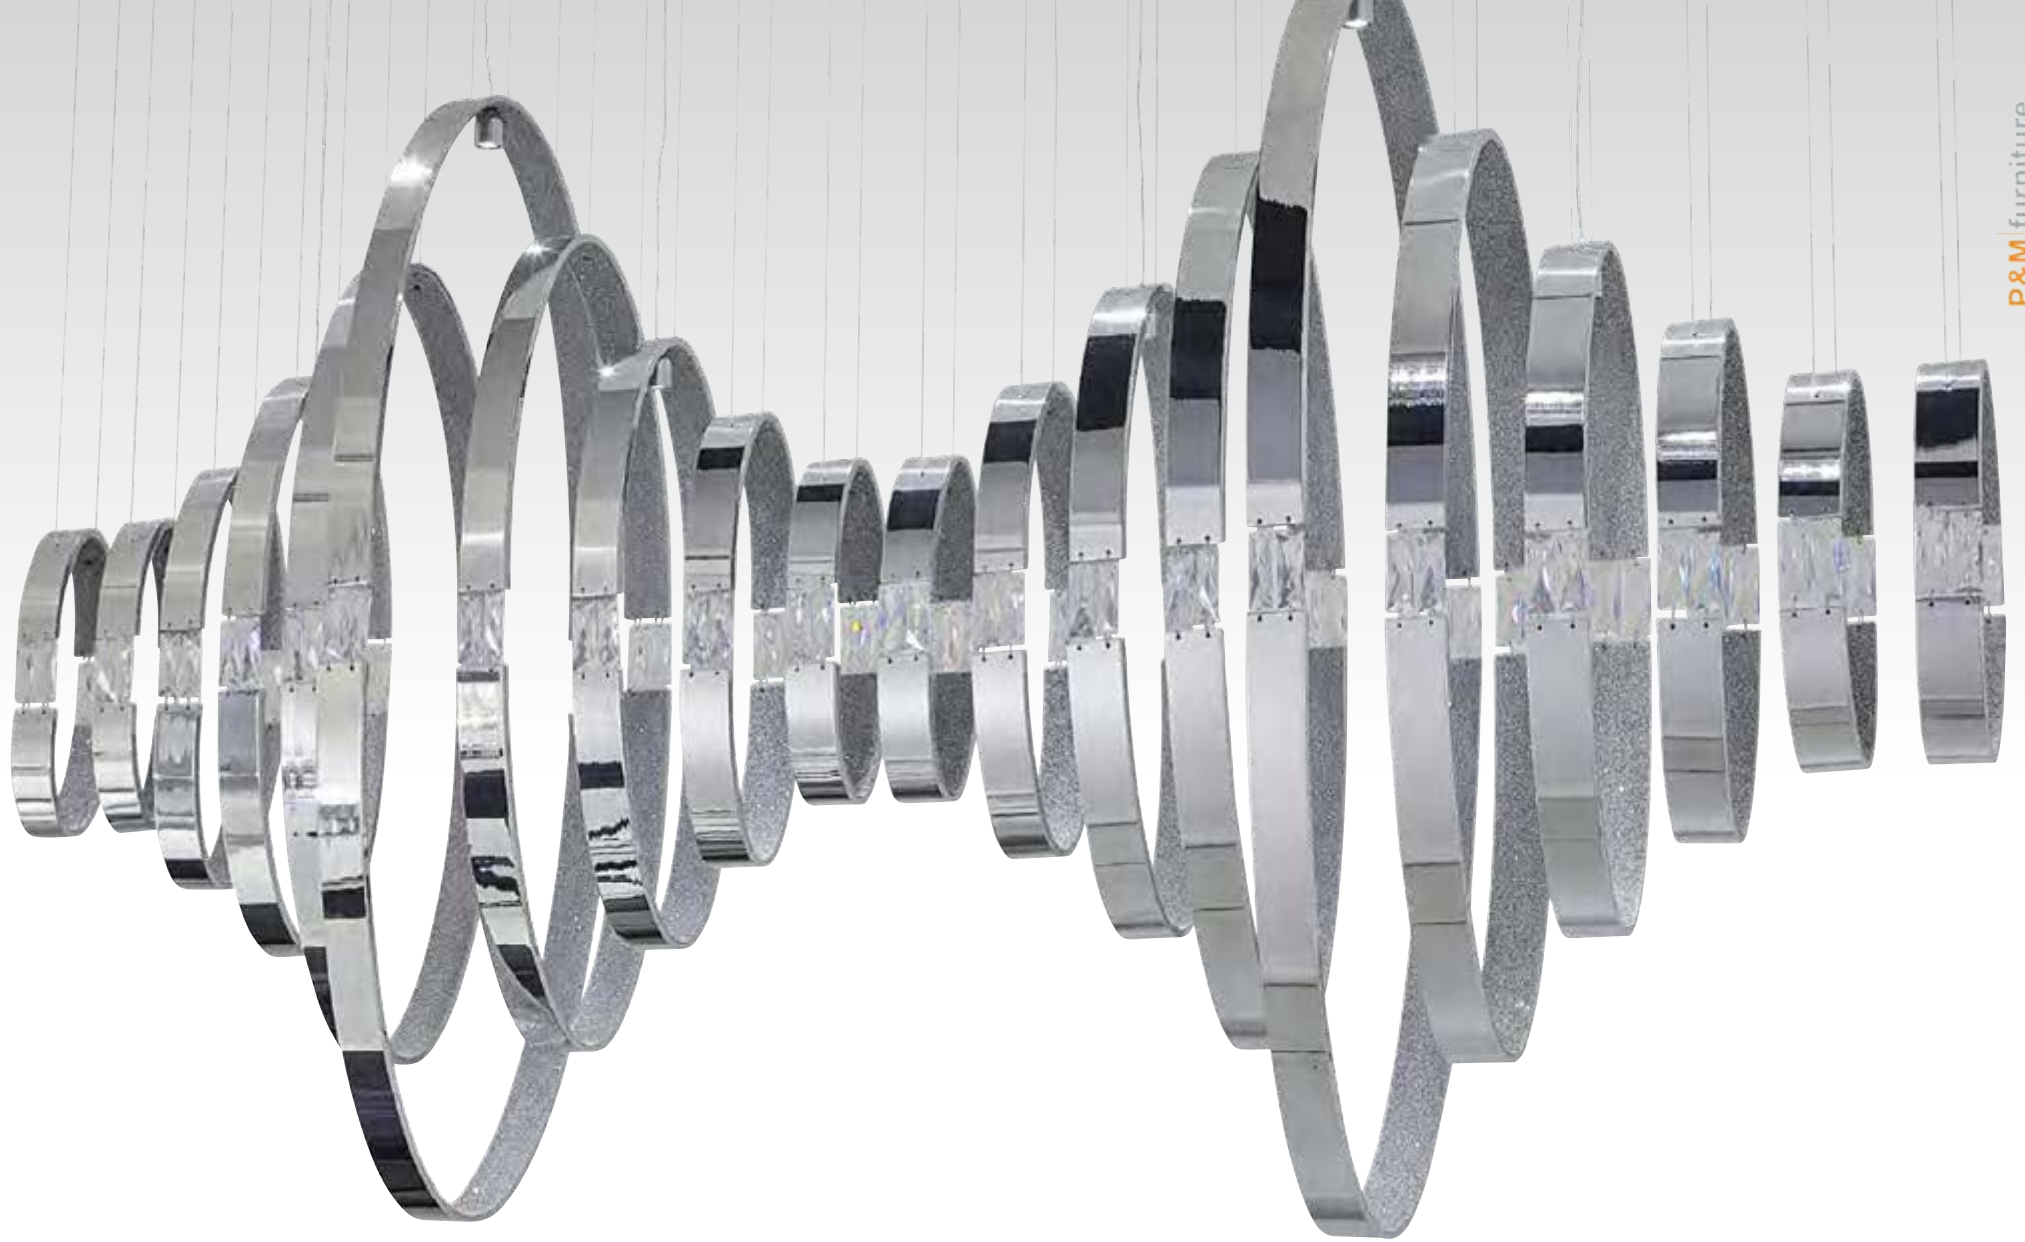

CRYSTAL HEARTS

Design: Coen Munsters 2013