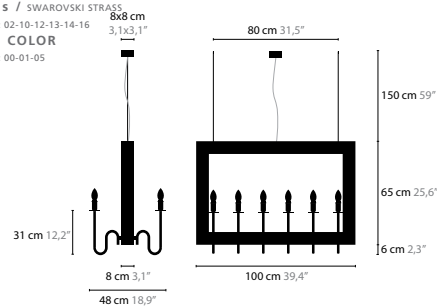

REASON TO BELIEVE H6+12 STYLE

Base: 6 x LED 4.2W / 12V + Base 12 x E14 / 220V

6511 / WITHOUT CRYSTAL

6511c / SPECTRA CRYSTAL

6511s / SWAROVSKI STRASS

Colors: 02-10-12-13-14-16

6511 COLOR

Colors: 00-01-05