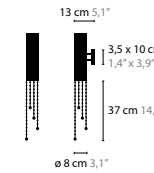

SEXY CRYSTALS W2

Base: 2 x GU10 / 220V
Colors: 00-01-02-05-10-12-13-14-16