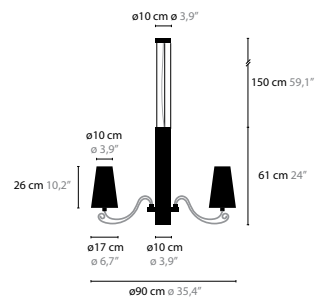

ARABIAN PEARLS

Arabian Pearls is a registered design by Coen Munsters 2014

ARABIAN PEARLS H6

6473

6473s / SWAROVSKI STRASS

Base: 6 x E14 / 220V

Base downlight: 1 x GU10 / 220V

Colors: 02

red / red crushed / brown / brown crushed