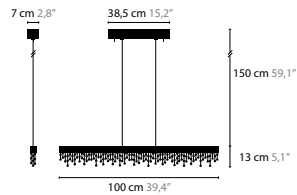

FROZEN EYES

Frozen Eyes is a registered design by Coen Munsters 2014

FROZEN EYES H C

6480 / SPECTRA CRYSTAL
6480s / SWAROVSKI STRASS
LED 18W / 24V
Colors: 00-01-02-05-10-12-13-14-16