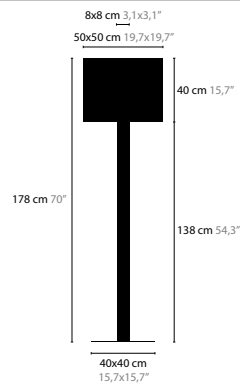

WALTZ OF VIENNA F2

Base: 2 x E27 / 220V
Shade: black / red / white
crème / brown
6524
Colors: 02-10-12-13-14-16
6524 COLOR
Colors: 00-01-05