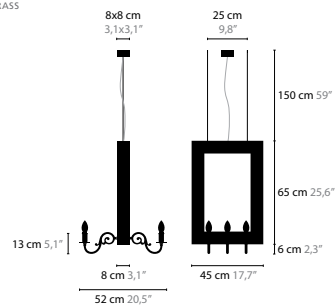

REASON TO BELIEVE H6+6 CLASSIC

Base: 6 x LED 4.2W / 12V + Base 6 x E14 / 220V

6442 / WITHOUT CRYSTAL

6442c / SPECTRA CRYSTAL

6442s / SWAROVSKI STRASS

Colors: 02-10-12-13-14-16

6442 COLOR

Colors: 00-01-05