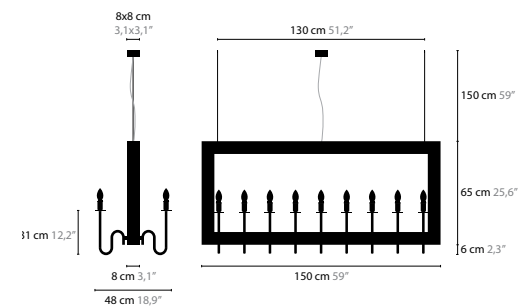

REASON TO BELIEVE H10+18 STYLE

Base: 10 x LED 4.2W / 12V + Base 18 x E14 / 220V

6514 / WITHOUT CRYSTAL

6514c / SPECTRA CRYSTAL

6514s / SWAROVSKI STRASS

Colors: 02-10-12-13-14-16

6514 COLOR

Colors: 00-01-05