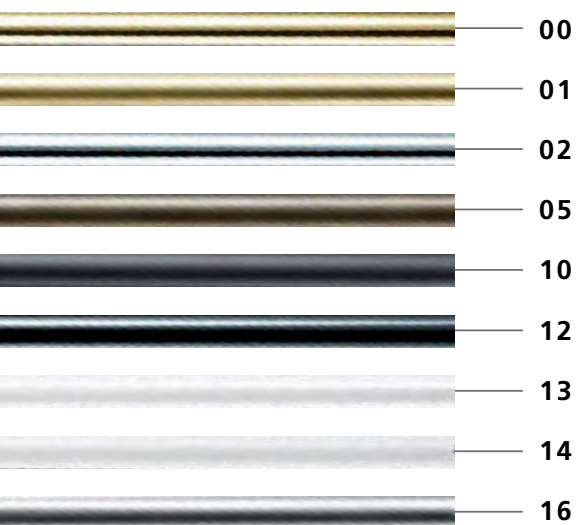

COLOR IMPRESSIONS