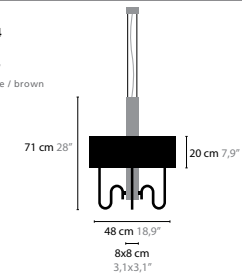

WALTZ OF VIENNA H4

Base: 4 x E14 / 220V

Base downlight: 1 x GU10 / 220V

Shade: black / red / white / crème / brown

6531

Colors: 02-10-12-13-14-16

6531 COLOR

Colors: 00-01-05