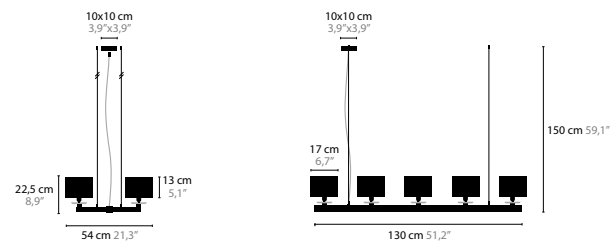

SWINGING BALLET H10

6152 / SWAROVSKI STRASS
Base: 10 x E14 / 220V
Colors: 00-01-02-05-10-12-13-14-16
Shade: black / red / crème / white / brown

SWINGING BALLET W1

6147 / SWAROVSKI STRASS
Base: 1 x E14 / 220V
Colors: 00-01-02-05-10-12-13-14-16
Shade: black / red / crème / white / brown

SWINGING BALLET H14

6153 / SWAROVSKI STRASS
Base: 14 x E14 / 220V
Colors: 00-01-02-05-10-12-13-14-16
Shade: black / red / crème / white / brown