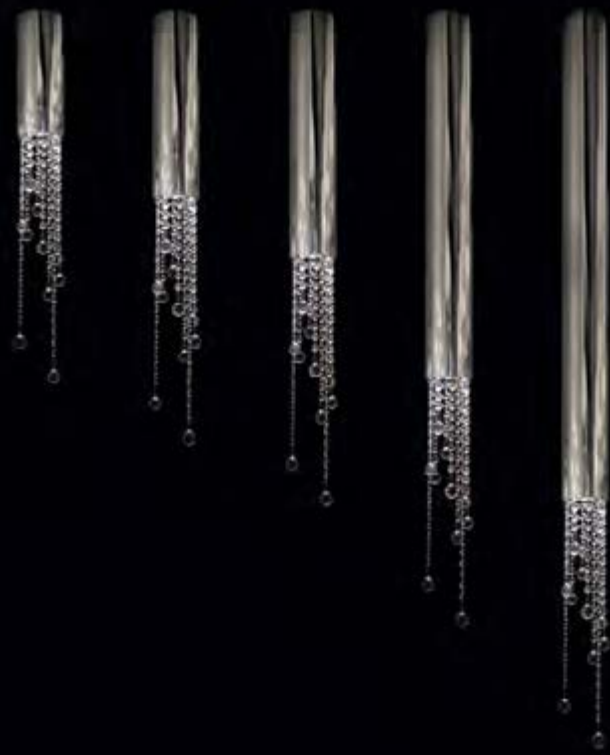

UPLIGHT

SEXY CRYSTALS F8
6321 / WITHOUT CRYSTAL
6322 / SPECTRA CRYSTAL
6322s / SWAROVSKI STRASS

SEXY CRYSTALS H8
6323 / WITHOUT CRYSTAL
6324 / SPECTRA CRYSTAL
6324s / SWAROVSKI STRASS

UPLIGHT

SEXY CRYSTALS

Design: Coen Munsters 2011

SEXY CRYSTALS

Design: Coen Munsters 2009

SEXY CRYSTALS C1 (20, 30, 40, 60 and 80 cm tube)
6310 / SPECTRA CRYSTAL
6310s / SWAROVSKI STRASS

SEXY CRYSTALS

Sexy Crystals is a registered design by Coen Munsters 2009