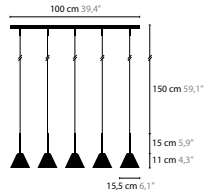

MOONLIGHT PARTY H5
6294 / CLEAR GLASS
6294si / SILVER GLASS INSIDE
 Base: 5 x G4 / 12V
 Colors: 00-01-02-05-10-12-13-14-16

MOONLIGHT PARTY H3
6292 / CLEAR GLASS
6292si / SILVER GLASS INSIDE
 Base: 3 x G4 / 12V
 Colors: 00-01-02-05-10-12-13-14-16