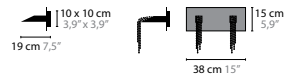

BEAUTY OF SILENCE W2

6411 / SWAROVSKI STRASS

Base: 2 x G9 / 220V

Colors: 00-01-02-05-10-12-13-14-16