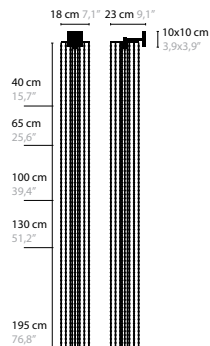

OPUS

Opus is a registered design by Coen Munsters 2012

OPUS C5 + 1

6082 / SPECTRA CRYSTAL
6082s / SWAROVSKI STRASS
Base: 1 x GU10 / 220V - 5 x G9 / 220V
Colors: 00-01-02-05-16

OPUS C1

6081/40 / SPECTRA CRYSTAL
6081/40s / SWAROVSKI STRASS
6081/65 / SPECTRA CRYSTAL
6081/65s / SWAROVSKI STRASS
6081/100 / SPECTRA CRYSTAL
6081/100s / SWAROVSKI STRASS
6081/130 / SPECTRA CRYSTAL
6081/130s / SWAROVSKI STRASS
6081/195 / SPECTRA CRYSTAL
6081/195s / SWAROVSKI STRASS
Base: 1 x GU10 / 220V
Colors: 00-01-02-05-16

OPUS W1

6080/40 / SPECTRA CRYSTAL
6080/40s / SWAROVSKI STRASS
6080/65 / SPECTRA CRYSTAL
6080/65s / SWAROVSKI STRASS
6080/100 / SPECTRA CRYSTAL
6080/100s / SWAROVSKI STRASS
6080/130 / SPECTRA CRYSTAL
6080/130s / SWAROVSKI STRASS
6080/195 / SPECTRA CRYSTAL
6080/195s / SWAROVSKI STRASS
Base: 1 x GU10 / 220V
Colors: 00-01-02-05-16

OPUS

Design: Coen Munsters 2012

OPUS W1
6080 / CRYSTAL
6080c / SPECTRA CRYSTAL
6080s / SWAROVSKI STRASS