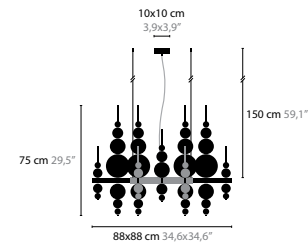

TEARS FROM MOON H20

Base: 20 x G4 / 12V
Downlight: 9 x LED 3.2W / 2700K / with separate on-off switch
Colors: 02