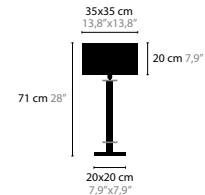

SWINGING BALLET T1

6196 / SWAROVSKI STRASS

Base: 1 x E27 / 220V

Colors: 00-01-02-05-10-12-13-14-16

Shade: black / red / crème / white / brown