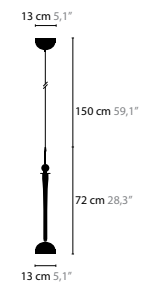

SWEET SYMPHONY

Design: Coen Munsters 2010

SWEET SYMPHONY

Sweet Symphony is a registered design by Coen Munsters 2010

SWEET SYMPHONY H9

6358 / WITH GLASS ELEMENTS

Base: 9 x E27 / 220V

Colors: 02

Shade: black / red / white / crème / brown

SWEET SYMPHONY H1

6353 / WITH GLASS ELEMENTS

Base: 1 x GU10 / 220V

Colors: 02

SWEET SYMPHONY H3

6354 / WITH GLASS ELEMENTS

Base: 3 x GU10 / 220V

Colors: 02

SWEET SYMPHONY H5

6355 / WITH GLASS ELEMENTS

Base: 5 x GU10 / 220V

Colors: 02

SWEET SYMPHONY W1

6352 / WITH GLASS ELEMENTS

Base: 1 x E27 / 220V

Colors: 02

Shade: black / red / white / crème / brown