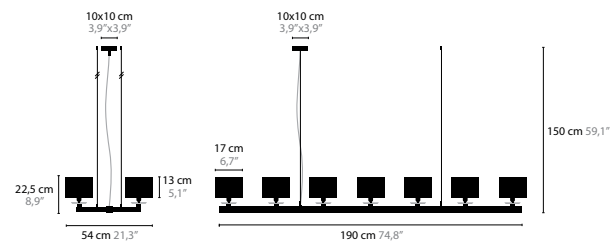

SWINGING BALLET W2

6148 / SWAROVSKI STRASS
Base: 2 x E14 / 220V
Colors: 00-01-02-05-10-12-13-14-16
Shade: black / red / crème / white / brown

SWINGING BALLET W3

6149 / SWAROVSKI STRASS
Base: 3 x E14 / 220V
Colors: 00-01-02-05-10-12-13-14-16
Shade: black / red / crème / white / brown