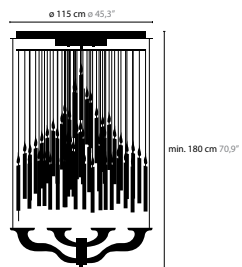

LOVE COMES AGAIN H12 XL
6096

12 x LED 4,5W / 2700K
see the fixture moving at www.ilfari.com
rotating disk with 113 candles
incl. motor
Color chandelier: 02
Material candles: acryl
Mounted with small Swarovski Strass elements