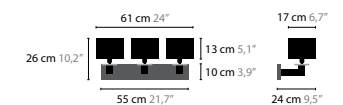

SWINGING BALLET W3

6149 / SWAROVSKI STRASS
Base: 3 x E14 / 220V
Colors: 00-01-02-05-10-12-13-14-16
Shade: black / red / crème / white / brown