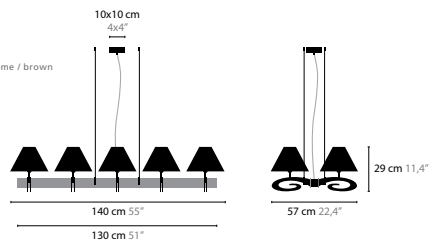

LAZY SUNDAY H10 6542

Base: 10 x E14 / 220V
Colors: 02-16
Shade: (low model) black / red / white / crème / brown