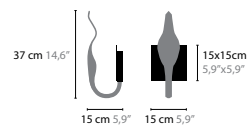

JUST BE W1

6216

Base: 1 x G9 / 220V

Colors: 00-01-02-05-16

JUST BE

Design: Coen Munsters 2009

JUST BE W1
6216