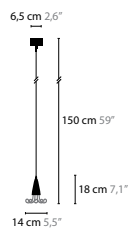

ESTRELLA H1 6054