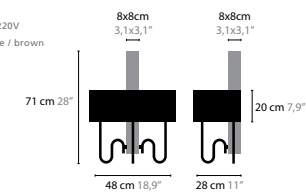

WALTZ OF VIENNA W3

Base: 3 x E14 / 220V

Base up- downlight: 2 x GU10 / 220V

Shade: black / red / white / crème / brown

6533

Colors: 02-10-12-13-14-16

6533 COLOR

Colors: 00-01-05