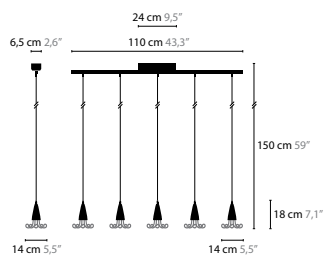

ESTRELLA H1 6054

ESTRELLA H5 6051