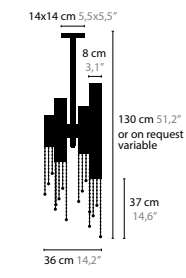

SEXY CRYSTALS H8

6323 / WITHOUT CRYSTAL
6324 / SPECTRA CRYSTAL
6324s / SWAROVSKI STRASS
Base: 8 x GU10 / 220V
UP- AND DOWNLIGHT
Colors: 00-01-02-05-10-12-13-14-16