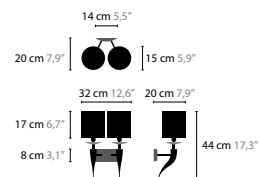

LOVING ARMS T2

6242 / WITH CRYSTAL ELEMENT

Base: 2 x E14 / 220V

with regular / dimmer

Colors: 00-01-02-05-10-12-13-14-16

Shade: black / red / white / crème / brown