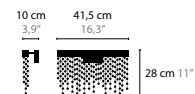

FROZEN EYES W1 L CXL

6492 / SPECTRA CRYSTAL
6492s / SWAROVSKI STRASS
LED 8W / 24V
Colors: 00-01-02-05-10-12-13-14-16