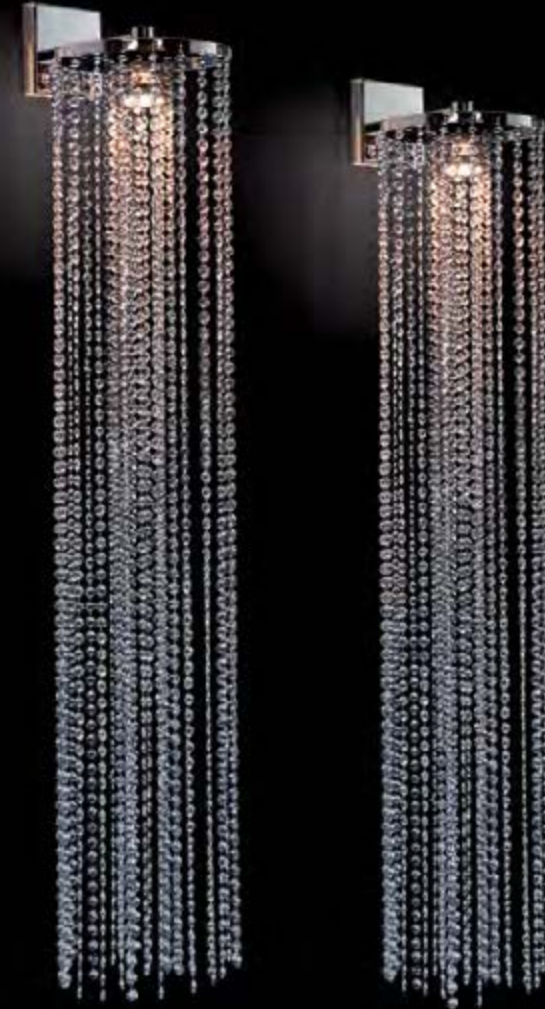

OPUS

Design: Coen Munsters 2012

OPUS W1
6080 / CRYSTAL
6080c / SPECTRA CRYSTAL
6080s / SWAROVSKI STRASS