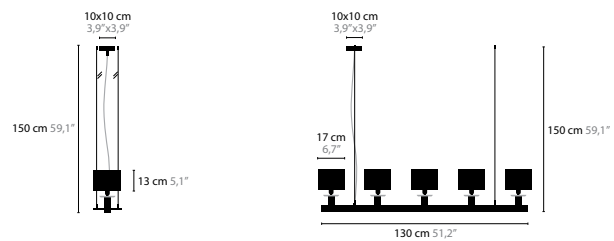

SWINGING BALLET

Swinging Ballet is a registered design by Coen Munsters 2009

SWINGING BALLET H5

6145 / SWAROVSKI STRASS
Base: 5 x E14 / 220V
Colors: 00-01-02-05-10-12-13-14-16
Shade: black / red / crème / white / brown

SWINGING BALLET H17

6154 / SWAROVSKI STRASS
Base: 17 x E14 / 220V
Colors: 00-01-02-05-10-12-13-14-16
Shade: black / red / crème / white / brown