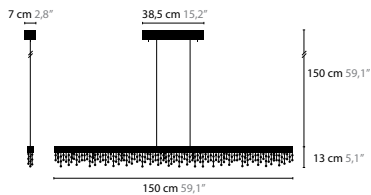

FROZEN EYES HXL C

6482 / SPECTRA CRYSTAL
6482s / SWAROVSKI STRASS
LED 27W / 24V
Colors: 00-01-02-05-10-12-13-14-16