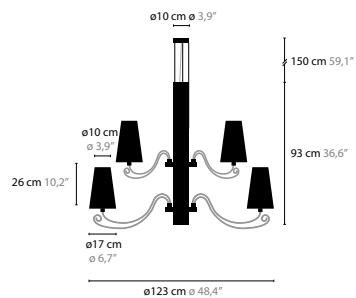

ARABIAN PEARLS H12

6475

6475s / SWAROVSKI STRASS

Base: 12 x E14 / 220V

Base downlight: 1 x GU10 / 220V

Colors: 02

red / red crushed / brown / brown crushed