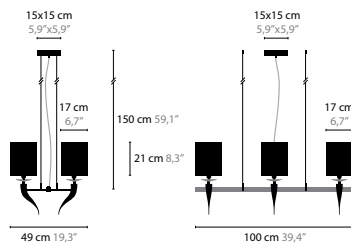

Colors: 00-01-02-05-10-12-13-14-16

Shade: black / red / white / crème / brown

LOVING ARMS H6

6244 / WITH CRYSTAL ELEMENT

Base: 6 x E14 / 220V

Colors: 00-01-02-05-10-12-13-14-16

Shade: black / red / white / crème / brown