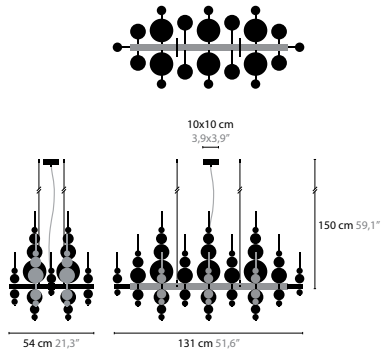

TEARS FROM MOON

TEARS FROM MOON H1

Base: 1 x G9 / 220V
Colors: 02

TEARS FROM MOON H22

Base: 22 x G4 / 12V
Downlight: 3 x LED 3.2W / 2700K / with separate on-off switch
Colors: 02