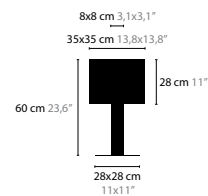

WALTZ OF VIENNA T1 M

Base: 1 x E27 / 220V
Shade: black / red / white
crème / brown
6518
Colors: 02-10-12-13-14-16
6518 COLOR
Colors: 00-01-05