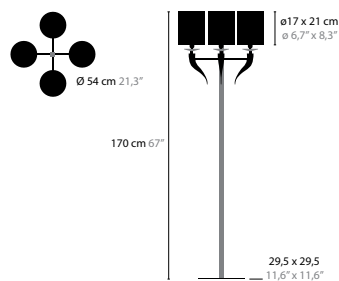

LOVING ARMS

Loving Arms is a registered design by Coen Munsters 2008

LOVING ARMS H5

6243 / WITH CRYSTAL ELEMENT

Base: 5 x E14 / 220V

Colors: 00-01-02-05-10-12-13-14-16

Shade: black / red / white / crème / brown

LOVING ARMS H6

6244 / WITH CRYSTAL ELEMENT

Base: 6 x E14 / 220V

Colors: 00-01-02-05-10-12-13-14-16

Shade: black / red / white / crème / brown

LOVING ARMS H10

6245 / WITH CRYSTAL ELEMENT

Base: 10 x E14 / 220V

Colors: 00-01-02-05-10-12-13-14-16

Shade: black / red / white / crème / brown

LOVING ARMS F4

6246 / WITH CRYSTAL ELEMENT

Base: 4 x E14 / 220V

with regular / dimmer

Colors: 00-01-02-05-10-12-13-14-16

Shade: black / red / white / crème / brown

LOVING ARMS W1

6240 / WITH CRYSTAL ELEMENT

Base: 1 x E14 / 220V

Colors: 00-01-02-05-10-12-13-14-16

Shade: black / red / white / crème / brown

LOVING ARMS W2

6241 / WITH CRYSTAL ELEMENT

Base: 2 x E14 / 220V

Colors: 00-01-02-05-10-12-13-14-16

Shade: black / red / white / crème / brown

LOVING ARMS T2

6242 / WITH CRYSTAL ELEMENT

Base: 2 x E14 / 220V

with regular / dimmer

Colors: 00-01-02-05-10-12-13-14-16

Shade: black / red / white / crème / brown

LOVING ARMS

Design: Coen Munsters 2008