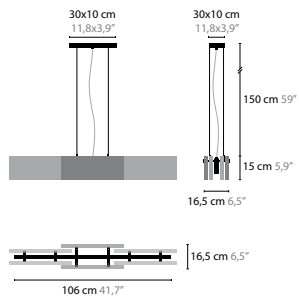

NIGHTLIFE C4
6385 / CLEAR GLASS
6385si / SILVER GLASS INSIDE

NIGHTLIFE C4 XL
6386 / CLEAR GLASS
6386si / SILVER GLASS INSIDE

NIGHTLIFE

Nightlife is a registered design by Coen Munsters 2012

NIGHTLIFE H5

6378 / CLEAR GLASS
6378si / SILVER GLASS INSIDE
Base: 5 x G9 / 220V
Colors: 00-01-02-05-16