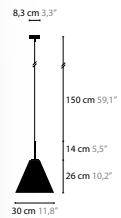

MOONLIGHT PARTY H1 XL
6298 / CLEAR GLASS
6298si / SILVER GLASS INSIDE
Base: 1 x E27 / 220V
Colors: 00-01-02-05-10-12-13-14-16

MOONLIGHT PARTY

Design: Coen Munsters 2009