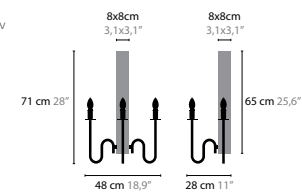

WALTZ OF VIENNA

Waltz of Vienna is a registered design by Coen Munsters 2016

WALTZ OF VIENNA T4

Base: 4 x E14 / 220V

6528

Colors: 02-10-12-13-14-16

6528 COLOR

Colors: 00-01-05

WALTZ OF VIENNA H4

Base: 4 x E14 / 220V

Base downlight: 1 x GU10 / 220V

6530

Colors: 02-10-12-13-14-16

6530 COLOR

Colors: 00-01-05

WALTZ OF VIENNA W3

Base: 3 x E14 / 220V

Base up- downlight: 2 x GU10 / 220V

6532

Colors: 02-10-12-13-14-16

6532 COLOR

Colors: 00-01-05

WALTZ OF VIENNA F4

Base: 4 x E14 / 220V

6534

Colors: 02-10-12-13-14-16

6534 COLOR

Colors: 00-01-05

WALTZ OF VIENNA T4

Base: 4 x E14 / 220V

Shade: black / red / white / crème / brown

6529

Colors: 02-10-12-13-14-16

6529 COLOR

Colors: 00-01-05

WALTZ OF VIENNA H4

Base: 4 x E14 / 220V

Base downlight: 1 x GU10 / 220V

Shade: black / red / white / crème / brown

6531

Colors: 02-10-12-13-14-16

6531 COLOR

Colors: 00-01-05

WALTZ OF VIENNA W3

Base: 3 x E14 / 220V

Base up- downlight: 2 x GU10 / 220V

Shade: black / red / white / crème / brown

6533

Colors: 02-10-12-13-14-16

6533 COLOR

Colors: 00-01-05

WALTZ OF VIENNA F4

Base: 4 x E14 / 220V

Shade: black / red / white / crème / brown

6535

Colors: 02-10-12-13-14-16

6535 COLOR

Colors: 00-01-05