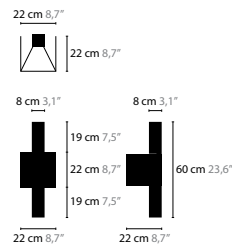

WALTZ OF VIENNA W1

Base: 1 x E27 / 220V
Base up- downlight: 2 x GU10 / 220V
Shade: black / red / white
crème / brown
6526
Colors: 02-10-12-13-14-16
6526 COLOR
Colors: 00-01-05