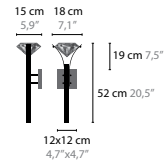

ELEMENTS OF LOVE W1XL

6281 / WITH CRYSTAL ELEMENT

Base: 1 x G4 / 12V incl.

6281LED / WITH CRYSTAL ELEMENT

Base: 1 x 4,5W / 2700k

Colors: 00-01-02-05-16

ELEMENTS OF LOVE F1

6289 / WITH CRYSTAL ELEMENT

Base: 1 x G4 / 12V incl.

incl. regular / dimmer

6289LED / WITH CRYSTAL ELEMENT

Base: 1 x 4,5W / 2700k

incl. regular / dimmer

Colors: 00-01-02-05-16