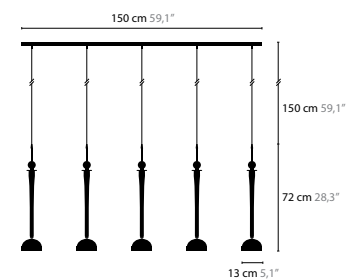

SWEET SYMPHONY H5

6355 / WITH GLASS ELEMENTS

Base: 5 x GU10 / 220V

Colors: 02