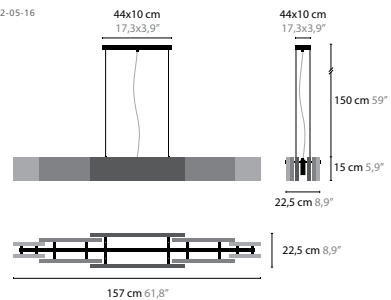

NIGHTLIFE H8 XL

6379 / CLEAR GLASS
6379si / SILVER GLASS INSIDE
Base: 8 x G9 / 220V
Colors: 00-01-02-05-16