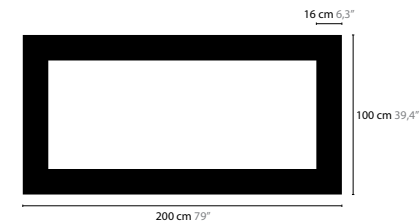

SKY CYCLES RECTANGLE H26

6565 / CRYSTAL
6565c / SPECTRA CRYSTAL
6565s / SWAROVSKI STRASS
Base: 26 x G9 / 220V
Colors: 02