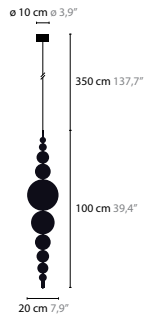

TEARS FROM MOON

TEARS FROM MOON H1

Base: 1 x G9 / 220V
Colors: 02