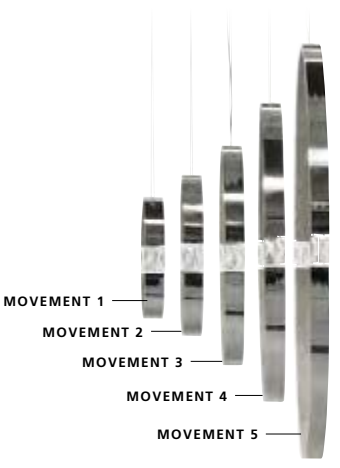

CREATE YOUR OWN CRYSTAL HEARTS WITH MOVEMENT 1 TILL 5

1. please notice:
2. the distance between the movements;
   - the number of movements with and without LED light;
   - movements in a straight or in a swinging line;
   - mounting the movements direct on the ceiling or mounted on a ceiling box;
   - customized ceiling boxes on request;

GENERAL INFO

For movements with 1 x LED 3W / ceiling box: 100 x 45 x 40 mm / Distance between cables: 60 mm
Colors: 02

CRYSTAL HEARTS MOVEMENT 1

6335 SWAROVSKI STRASS WITH SWAROVSKI CRYSTAL FABRIC INSIDE / WITHOUT LIGHT
6335LED SWAROVSKI STRASS WITH SWAROVSKI CRYSTAL FABRIC INSIDE / WITH LIGHT
H. 320 X 100 X 50 MM

CRYSTAL HEARTS MOVEMENT 2

6336 SWAROVSKI STRASS WITH SWAROVSKI CRYSTAL FABRIC INSIDE / WITHOUT LIGHT
6336LED SWAROVSKI STRASS WITH SWAROVSKI CRYSTAL FABRIC INSIDE / WITH LIGHT
H. 420 X 135 X 50 MM

CRYSTAL HEARTS MOVEMENT 3

6337 SWAROVSKI STRASS WITH SWAROVSKI CRYSTAL FABRIC INSIDE / WITHOUT LIGHT
6337LED SWAROVSKI STRASS WITH SWAROVSKI CRYSTAL FABRIC INSIDE / WITH LIGHT
H. 580 X 200 X 50 MM

CRYSTAL HEARTS MOVEMENT 4

6338 SWAROVSKI STRASS WITH SWAROVSKI CRYSTAL FABRIC INSIDE / WITHOUT LIGHT
6338LED SWAROVSKI STRASS WITH SWAROVSKI CRYSTAL FABRIC INSIDE / WITH LIGHT
H. 780 X 295 X 50 MM

CRYSTAL HEARTS MOVEMENT 5

6339 SWAROVSKI STRASS WITH SWAROVSKI CRYSTAL FABRIC INSIDE / WITHOUT LIGHT
6339LED SWAROVSKI STRASS WITH SWAROVSKI CRYSTAL FABRIC INSIDE / WITH LIGHT
H. 1080 X 400 X 50 MM