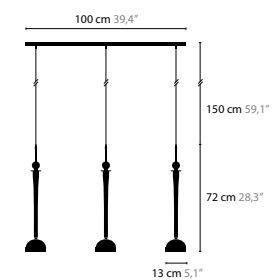

SWEET SYMPHONY H3

6354 / WITH GLASS ELEMENTS

Base: 3 x GU10 / 220V

Colors: 02