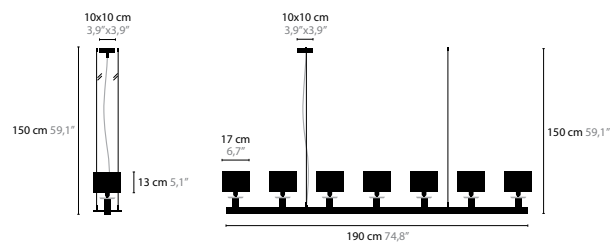

SWINGING BALLET H7

6146 / SWAROVSKI STRASS
Base: 7 x E14 / 220V
Colors: 00-01-02-05-10-12-13-14-16
Shade: black / red / crème / white / brown

SWINGING BALLET H23

6155 / SWAROVSKI STRASS
Base: 23 x E14 / 220V
Colors: 00-01-02-05-10-12-13-14-16
Shade: black / red / crème / white / brown