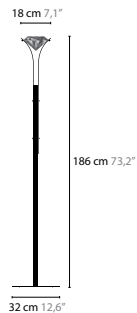

6289 / WITH CRYSTAL ELEMENT

Base: 1 x G4 / 12V incl.

incl. regular / dimmer

6289LED / WITH CRYSTAL ELEMENT

Base: 1 x 4,5W / 2700k

incl. regular / dimmer

Colors: 00-01-02-05-16

ELEMENTS OF LOVE H5L