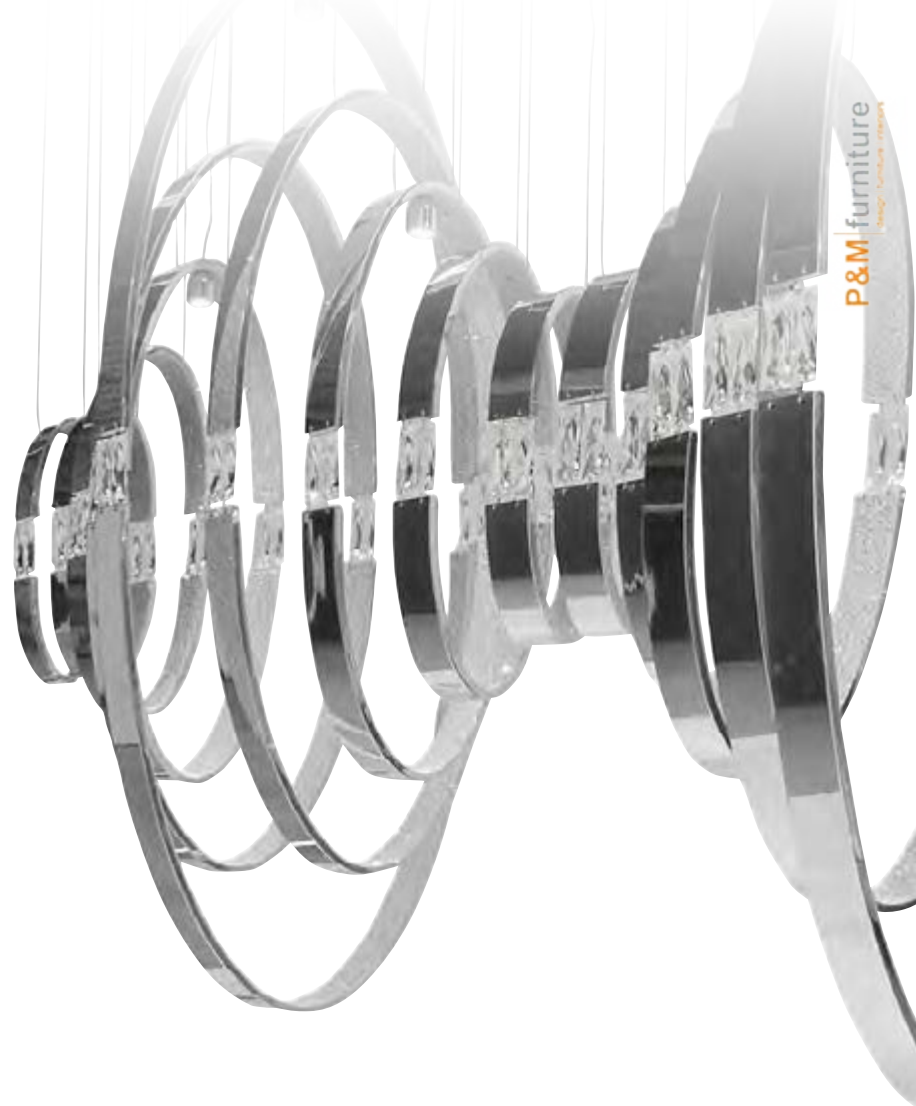

SOME IDEAS FOR YOUR INSPIRATION

STANDARD: MOUNTING DIRECTLY TO CEILING