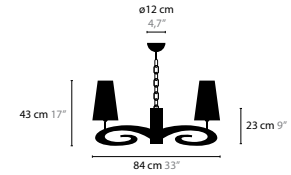

LAZY SUNDAY H6H 6549

Base: 18 x E14 / 220V
Base downlight: 1 x GU10 / 220V
Colors: 02-16
Shade: (high model) black / red / white / crème / brown