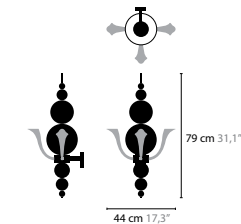

TEARS FROM MOON W3

6417 W / WHITE HANDMADE GLASS BALLS
6417 B / BLACK HANDMADE GLASS BALLS

Base: 3 x G9 / 220V
Colors: 02