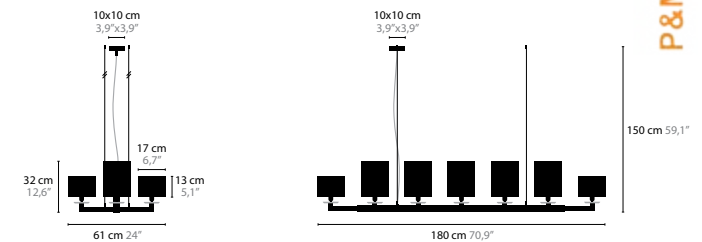

SWINGING BALLET

Swinging Ballet is a registered design by Coen Munsters 2009

SWINGING BALLET H5

6145 / SWAROVSKI STRASS
Base: 5 x E14 / 220V
Colors: 00-01-02-05-10-12-13-14-16
Shade: black / red / crème / white / brown

SWINGING BALLET H17

6154 / SWAROVSKI STRASS
Base: 17 x E14 / 220V
Colors: 00-01-02-05-10-12-13-14-16
Shade: black / red / crème / white / brown

SWINGING BALLET H7

6146 / SWAROVSKI STRASS
Base: 7 x E14 / 220V
Colors: 00-01-02-05-10-12-13-14-16
Shade: black / red / crème / white / brown

SWINGING BALLET H23

6155 / SWAROVSKI STRASS
Base: 23 x E14 / 220V
Colors: 00-01-02-05-10-12-13-14-16
Shade: black / red / crème / white / brown

SWINGING BALLET H10

6152 / SWAROVSKI STRASS
Base: 10 x E14 / 220V
Colors: 00-01-02-05-10-12-13-14-16
Shade: black / red / crème / white / brown

SWINGING BALLET W1

6147 / SWAROVSKI STRASS
Base: 1 x E14 / 220V
Colors: 00-01-02-05-10-12-13-14-16
Shade: black / red / crème / white / brown

SWINGING BALLET H14

6153 / SWAROVSKI STRASS
Base: 14 x E14 / 220V
Colors: 00-01-02-05-10-12-13-14-16
Shade: black / red / crème / white / brown

SWINGING BALLET W2

6148 / SWAROVSKI STRASS
Base: 2 x E14 / 220V
Colors: 00-01-02-05-10-12-13-14-16
Shade: black / red / crème / white / brown

SWINGING BALLET W3

6149 / SWAROVSKI STRASS
Base: 3 x E14 / 220V
Colors: 00-01-02-05-10-12-13-14-16
Shade: black / red / crème / white / brown