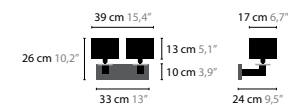

SWINGING BALLET W2

6148 / SWAROVSKI STRASS
Base: 2 x E14 / 220V
Colors: 00-01-02-05-10-12-13-14-16
Shade: black / red / crème / white / brown