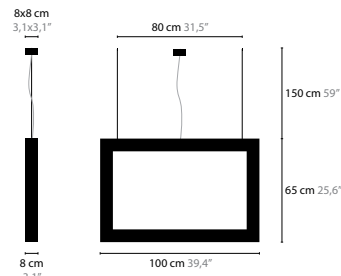

REASON TO BELIEVE H6

Base: 6 x LED 4.2W / 12V

6510 / WITHOUT CRYSTAL

6510c / SPECTRA CRYSTAL

6510s / SWAROVSKI STRASS

Colors: 02-10-12-13-14-16

6510 COLOR

Colors: 00-01-05