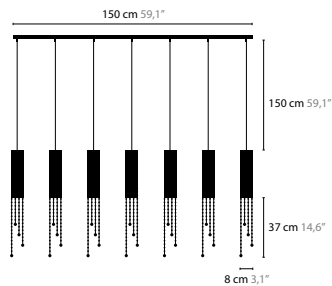

SEXY CRYSTALS H7

6319/150-7/20 / SPECTRA CRYSTAL
6319/150-7/20s / SWAROVSKI STRASS
6319/150-7/30 / SPECTRA CRYSTAL
6319/150-7/30s / SWAROVSKI STRASS
6319/150-7/40 / SPECTRA CRYSTAL
6319/150-7/40s / SWAROVSKI STRASS