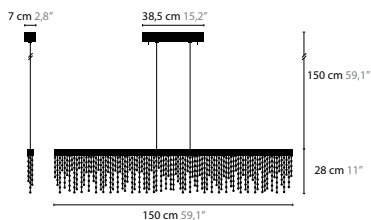

FROZEN EYES HXL CXL

6483 / SPECTRA CRYSTAL
6483s / SWAROVSKI STRASS
LED 27W / 24V
Colors: 00-01-02-05-10-12-13-14-16