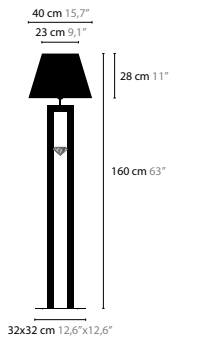

ELEMENTS OF LOVE

Elements Of Love is a registered design by Coen Munsters 2009

ELEMENTS OF LOVE H1

6282 / WITH CRYSTAL ELEMENT

Base: 1 x G4 / 12V

6282LED / WITH CRYSTAL ELEMENT

Base: 1 x 4,5W / 2700k

Colors: 00-01-02-05-16

ELEMENTS OF LOVE H2

6283 / WITH CRYSTAL ELEMENT

Base: 2 x G4 / 12V incl.

6283LED / WITH CRYSTAL ELEMENT

Base: 2 x 4,5W / 2700k

Colors: 00-01-02-05-16

ELEMENTS OF LOVE H3

6284 / WITH CRYSTAL ELEMENT

Base: 3 x G4 / 12V incl.

6284LED / WITH CRYSTAL ELEMENT

Base: 3 x 4,5W / 2700k

Colors: 00-01-02-05-16

ELEMENTS OF LOVE H5

6285 / WITH CRYSTAL ELEMENT

Base: 5 x G4 / 12V incl.

6285LED / WITH CRYSTAL ELEMENT

Base: 5 x 4,5W / 2700k

Colors: 00-01-02-05-16

ELEMENTS OF LOVE W1

6280 / WITH CRYSTAL ELEMENT

Base: 1 x G4 / 12V incl.

6280LED / WITH CRYSTAL ELEMENT

Base: 1 x 4,5W / 2700k

Colors: 00-01-02-05-16

ELEMENTS OF LOVE W1XL

6281 / WITH CRYSTAL ELEMENT

Base: 1 x G4 / 12V incl.

6281LED / WITH CRYSTAL ELEMENT

Base: 1 x 4,5W / 2700k

Colors: 00-01-02-05-16

ELEMENTS OF LOVE F1

6289 / WITH CRYSTAL ELEMENT

Base: 1 x G4 / 12V incl.

incl. regular / dimmer

6289LED / WITH CRYSTAL ELEMENT

Base: 1 x 4,5W / 2700k

incl. regular / dimmer

Colors: 00-01-02-05-16

ELEMENTS OF LOVE H5L

6286 / WITH CRYSTAL ELEMENT

Base: 5 x G4 / 12V incl.

6286LED / WITH CRYSTAL ELEMENT

Base: 5 x 4,5W / 2700k

Colors: 00-01-02-05-16

ELEMENTS OF LOVE H8L

6287 / WITH CRYSTAL ELEMENT

Base: 8 x G4 / 12V incl.

6287LED / WITH CRYSTAL ELEMENT

Base: 8 x 4,5W / 2700k

Colors: 00-01-02-05-16

ELEMENTS OF LOVE T1

6288 / WITH CRYSTAL ELEMENT

Base: 1 x G4 / 12V incl.

incl. regular / dimmer

6288LED / WITH CRYSTAL ELEMENT

Base: 1 x 4,5W / 2700k

incl. regular / dimmer

Colors: 00-01-02-05-16

ELEMENTS OF LOVE T1

6276 / WITH CRYSTAL ELEMENT

Base: 1 x E27 / 220V

incl. regular / dimmer

Colors: 00-01-02-05-16

Shade: black / white / crème / brown / red

ELEMENTS OF LOVE P1