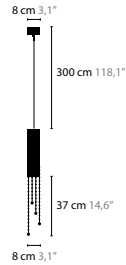

SEXY CRYSTALS

SEXY CRYSTALS H1

6311/20 / SPECTRA CRYSTAL
6311/20s / SWAROVSKI STRASS
6311/30 / SPECTRA CRYSTAL
6311/30s / SWAROVSKI STRASS
6311/40 / SPECTRA CRYSTAL
6311/40s / SWAROVSKI STRASS