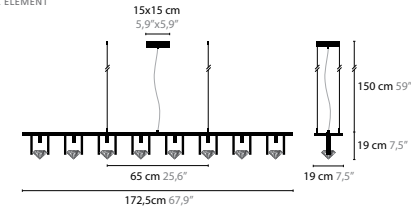

ELEMENTS OF LOVE H8L

6287 / WITH CRYSTAL ELEMENT

Base: 8 x G4 / 12V incl.

6287LED / WITH CRYSTAL ELEMENT

Base: 8 x 4,5W / 2700k

Colors: 00-01-02-05-16

ELEMENTS OF LOVE T1

6288 / WITH CRYSTAL ELEMENT

Base: 1 x G4 / 12V incl.

incl. regular / dimmer

6288LED / WITH CRYSTAL ELEMENT

Base: 1 x 4,5W / 2700k

incl. regular / dimmer

Colors: 00-01-02-05-16