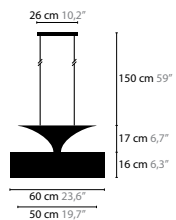

AIRWAVE H5+2

6221

Base: 5 x E27 / 220V

UPLIGHTER: 2 x R7s / 220V

6221 LED

Base: 5 x E27 / 220V

UPLIGHTER: 4 x LED 13W

Colors: 00-01-02-05-10-12-13-14-16

Colors shade: black / red / crème / white / brown