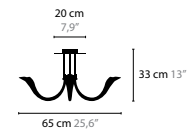

CHILL OUT C5

6120
Base: 5 x G9 / 220V
Colors: 00-01-02-05-16