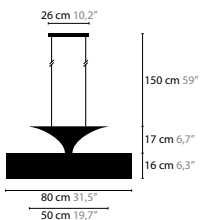

AIRWAVE

Design: Coen Munsters 2008

GLOW

Design: Coen Munsters 2012

GLOW LENGTH OF TUBES:
70, 100, 130 and 185 cm

GLOW H1
6430

GLOW

Glow is a registered design
by Coen Munsters 2012