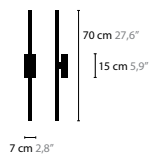

GLOW W2

6437
2 x LED 4,5 watt / 2700K
Colors: 02-16

GLOW W2
6437