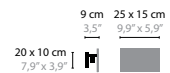

NIGHTLIFE W1

6381 / CLEAR GLASS
6381si / SILVER GLASS INSIDE
Base: 1 x G9 / 220V
Colors: 02