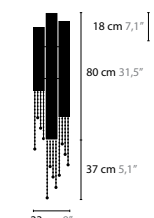

SEXY CRYSTALS W6

6325 / SPECTRA CRYSTAL
6325s / SWAROVSKI STRASS
Base: 6 x GU10 / 220V
Up light and down light
Colors: 00-01-02-05-10-12-13-14-16