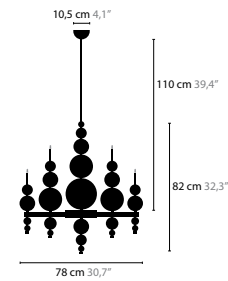

TEARS FROM MOON H12

Base: 12 x G4 / 12V
Colors: 02