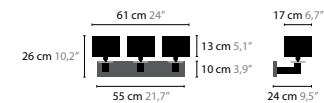

SWINGING BALLET W3

6149 / SWAROVSKI STRASS

Base: 3 x E14 / 220V

Colors: 00-01-02-05-10-12-13-14-16

Shade: black / red / crème / white / brown