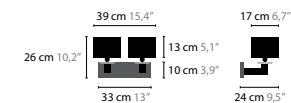

Base: 1 x E14 / 220V

Colors: 00-01-02-05-10-12-13-14-16

Shade: black / red / crème / white / brown

SWINGING BALLET W2

6148 / SWAROVSKI STRASS

Base: 2 x E14 / 220V

Colors: 00-01-02-05-10-12-13-14-16

Shade: black / red / crème / white / brown