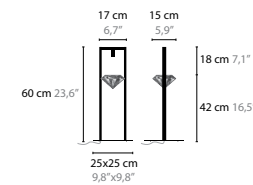

ELEMENTS OF LOVE

Elements Of Love is a registered design by Coen Munsters 2009

ELEMENTS OF LOVE H1

6282 / WITH CRYSTAL ELEMENT

Base: 1 x G4 / 12V

6282LED / WITH CRYSTAL ELEMENT

Base: 1 x 4,5W / 2700k

Colors: 00-01-02-05-16

ELEMENTS OF LOVE H2

6283 / WITH CRYSTAL ELEMENT

Base: 2 x G4 / 12V incl.

6283LED / WITH CRYSTAL ELEMENT

Base: 2 x 4,5W / 2700k

Colors: 00-01-02-05-16

ELEMENTS OF LOVE H3

6284 / WITH CRYSTAL ELEMENT

Base: 3 x G4 / 12V incl.

6284LED / WITH CRYSTAL ELEMENT

Base: 3 x 4,5W / 2700k

Colors: 00-01-02-05-16

ELEMENTS OF LOVE H5

6285 / WITH CRYSTAL ELEMENT

Base: 5 x G4 / 12V incl.

6285LED / WITH CRYSTAL ELEMENT

Base: 5 x 4,5W / 2700k

Colors: 00-01-02-05-16

ELEMENTS OF LOVE W1

6280 / WITH CRYSTAL ELEMENT

Base: 1 x G4 / 12V incl.

6280LED / WITH CRYSTAL ELEMENT

Base: 1 x 4,5W / 2700k

Colors: 00-01-02-05-16

ELEMENTS OF LOVE W1XL

6281 / WITH CRYSTAL ELEMENT

Base: 1 x G4 / 12V incl.

6281LED / WITH CRYSTAL ELEMENT

Base: 1 x 4,5W / 2700k

Colors: 00-01-02-05-16

ELEMENTS OF LOVE F1

6289 / WITH CRYSTAL ELEMENT

Base: 1 x G4 / 12V incl.

incl. regular / dimmer

6289LED / WITH CRYSTAL ELEMENT

Base: 1 x 4,5W / 2700k

incl. regular / dimmer

Colors: 00-01-02-05-16

ELEMENTS OF LOVE H5L

6286 / WITH CRYSTAL ELEMENT

Base: 5 x G4 / 12V incl.

6286LED / WITH CRYSTAL ELEMENT

Base: 5 x 4,5W / 2700k

Colors: 00-01-02-05-16

ELEMENTS OF LOVE H8L

6287 / WITH CRYSTAL ELEMENT

Base: 8 x G4 / 12V incl.

6287LED / WITH CRYSTAL ELEMENT

Base: 8 x 4,5W / 2700k

Colors: 00-01-02-05-16

ELEMENTS OF LOVE T1

6288 / WITH CRYSTAL ELEMENT

Base: 1 x G4 / 12V incl.

incl. regular / dimmer

6288LED / WITH CRYSTAL ELEMENT

Base: 1 x 4,5W / 2700k

incl. regular / dimmer

Colors: 00-01-02-05-16

ELEMENTS OF LOVE T1

6276 / WITH CRYSTAL ELEMENT

Base: 1 x E27 / 220V

incl. regular / dimmer

Colors: 00-01-02-05-16

Shade: black / white / crème / brown / red

ELEMENTS OF LOVE P1