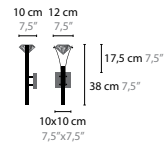

ELEMENTS OF LOVE W1

6280 / WITH CRYSTAL ELEMENT

Base: 1 x G4 / 12V incl.

6280LED / WITH CRYSTAL ELEMENT

Base: 1 x 4,5W / 2700k

Colors: 00-01-02-05-16