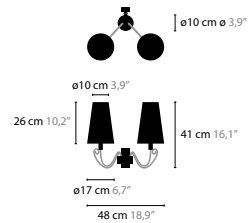

ARABIAN PEARLS W2

6471

6471s / SWAROVSKI STRASS

Base: 2 x E14 / 220V

Colors: 02

red / red crushed / brown / brown crushed