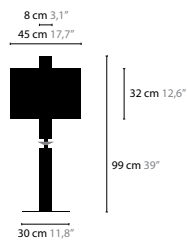

SUN RISE

Sun Rise is a registered design by Coen Munsters 2006

SUN RISE T

6161 / CRYSTAL

Base: 3 x E27 / 220V

Incl. regular / dimmer

Colors: 00-01-02-05-10-12-13-14-16

Shade: white / black / crème / brown / red