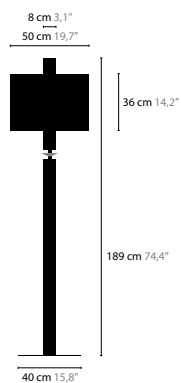

SUN RISE F

6163 / CRYSTAL

Base: 3 x E27 / 220V

Base UPLIGHTER:

1 x GU10 / 220V

Incl. 2 regular / dimmer

Colors: 00-01-02-05-10-12-13-14-16

Shade: white / black / crème / brown / red