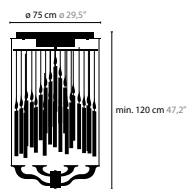

LOVE COMES AGAIN H6
6095

6 x LED 4,5W / 2700K
See the fixture moving at www.ilfari.com
Rotating disk with 59 candles
Incl. Motor
Color chandelier: 02
Material candles: acryl
Mounted with small Swarovski Strass elements