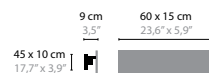

NIGHTLIFE W3

6383 / CLEAR GLASS
6383si / SILVER GLASS INSIDE
Base: 3 x G9 / 220V
Colors: 02