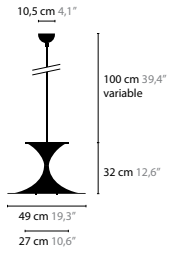

JAZZY

Design: Coen Munsters 2008

JAZZY H3 6270

DOWNLIGHT:
Base: 1 x R7s / 220V
UPLIGHT:
Base: 2 x R7s / 220V
6270 LED
DOWNLIGHT: 13W
UPLIGHT: 13W

Colors: 01-02-16