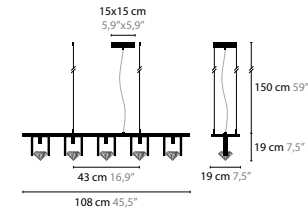

ELEMENTS OF LOVE H5L

6286 / WITH CRYSTAL ELEMENT

Base: 5 x G4 / 12V incl.

6286LED / WITH CRYSTAL ELEMENT

Base: 5 x 4,5W / 2700k

Colors: 00-01-02-05-16