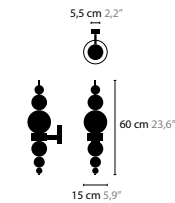

TEARS FROM MOON W1

6415 W / WHITE HANDMADE GLASS BALLS
6415 B / BLACK HANDMADE GLASS BALLS

Base: 1 x G4 / 12V
Colors: 02