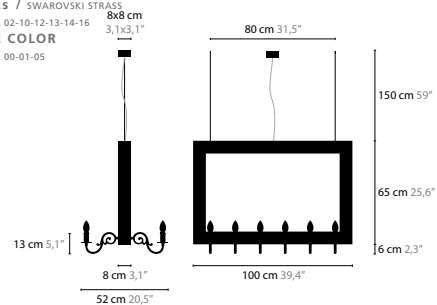

REASON TO BELIEVE H6+12 CLASSIC

Base: 6 x LED 4.2W / 12V + Base 12 x E14 / 220V

6512 / WITHOUT CRYSTAL

6512c / SPECTRA CRYSTAL

6512s / SWAROVSKI STRASS

Colors: 02-10-12-13-14-16

6512 COLOR

Colors: 00-01-05