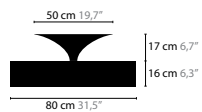

AIRWAVE XL C5

6223

Base: 5 x E27 / 220V

Colors: 00-01-02-05-10-12-13-14-16

Colors shade: black / red / crème / white / brown