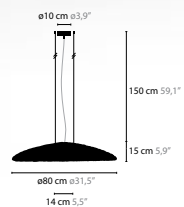

NIGHT IN PARIS H8 ROUND
6404 / CLEAR GLASS
6404si / SILVER GLASS INSIDE
Base: 8 x G9 / 220V
Colors: 00-01-02-05-16

NIGHT IN PARIS

Design: Coen Munsters 2014