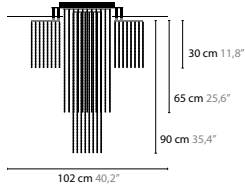

OPUS

Opus is a registered design by Coen Munsters 2012

OPUS C5 + 1

6082 / SPECTRA CRYSTAL
6082s / SWAROVSKI STRASS
Base: 1 x GU10 / 220V - 5 x G9 / 220V
Colors: 00-01-02-05-16

OPUS C1

6081/40 / SPECTRA CRYSTAL
6081/40s / SWAROVSKI STRASS
6081/65 / SPECTRA CRYSTAL
6081/65s / SWAROVSKI STRASS
6081/100 / SPECTRA CRYSTAL
6081/100s / SWAROVSKI STRASS
6081/130 / SPECTRA CRYSTAL
6081/130s / SWAROVSKI STRASS
6081/195 / SPECTRA CRYSTAL
6081/195s / SWAROVSKI STRASS
Base: 1 x GU10 / 220V
Colors: 00-01-02-05-16