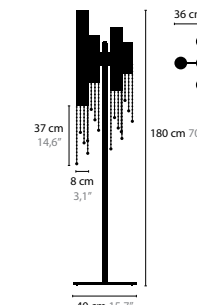

SEXY CRYSTALS F8

6321 / WITHOUT CRYSTAL
6322 / SPECTRA CRYSTAL
6322s / SWAROVSKI STRASS
Base: 8 x GU10 / 220V
UP- AND DOWNLIGHT
incl. regular / dimmer
Colors: 00-01-02-05-10-12-13-14-16