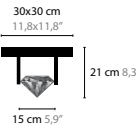

ELEMENTS OF LOVE P1 XL

6278 / WITH CRYSTAL ELEMENT

1 x LED / 6,5W / 2700K

Colors: 00-01-02-05-16