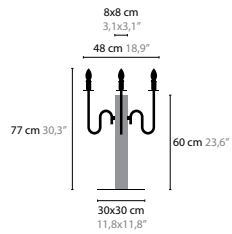

WALTZ OF VIENNA

Waltz of Vienna is a registered design by Coen Munsters 2016

WALTZ OF VIENNA T4

Base: 4 x E14 / 220V

6528

Colors: 02-10-12-13-14-16

6528 COLOR

Colors: 00-01-05