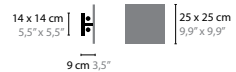

NIGHTLIFE C2

6384 / CLEAR GLASS
6384si / SILVER GLASS INSIDE
Base: 2 x G9 / 220V
Colors: 02