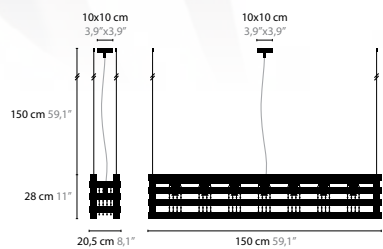

BELLS OF NAFIN H5
6361 / WITHOUT CRYSTAL
6361s / SWAROVSKI STRASS
 Base: 5 x GU10 / 220V
 Colors: 00-01-02-05-10-12-13-14-16

BELLS OF NAFIN H7
6362 / WITHOUT CRYSTAL
6362s / SWAROVSKI STRASS
 Base: 7 x GU10 / 220V
 Colors: 00-01-02-05-10-12-13-14-16