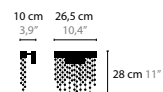

FROZEN EYES W1 M CXL

6490 / SPECTRA CRYSTAL
6490s / SWAROVSKI STRASS
LED 5W / 24V
Colors: 00-01-02-05-10-12-13-14-16