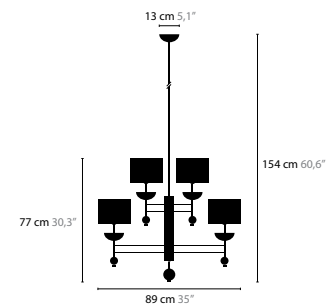

SWEET SYMPHONY H9

6358 / WITH GLASS ELEMENTS

Base: 9 x E27 / 220V

Colors: 02

Shade: black / red / white / crème / brown