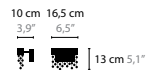

FROZEN EYES W1 S C

6487 / SPECTRA CRYSTAL
6487s / SWAROVSKI STRASS
LED 3W / 24V
Colors: 00-01-02-05-10-12-13-14-16