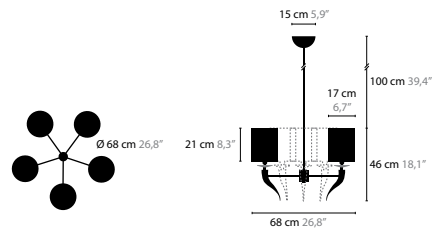

LOVING ARMS

Loving Arms is a registered design by Coen Munsters 2008

LOVING ARMS H5

6243 / WITH CRYSTAL ELEMENT

Base: 5 x E14 / 220V

Colors: 00-01-02-05-10-12-13-14-16

Shade: black / red / white / crème / brown