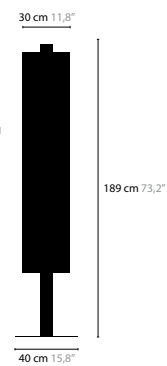

PRAHA FS

6368

Base: 4 x E27 / 220V

Base UPLIGHTER:

1 x GU10 / 220V

Incl. 2 regular / dimmer

Colors: 00-01-02-05-10-12-13-14-16

Shade: white / black / crème / brown / red

JUST BE

Just Be is a registered design by Coen Munsters 2009