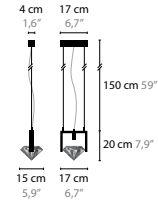

ELEMENTS OF LOVE

Elements Of Love is a registered design by Coen Munsters 2009

ELEMENTS OF LOVE H1

6282 / WITH CRYSTAL ELEMENT

Base: 1 x G4 / 12V

6282LED / WITH CRYSTAL ELEMENT

Base: 1 x 4,5W / 2700k

Colors: 00-01-02-05-16