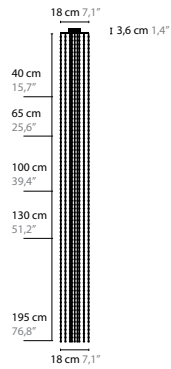

OPUS W1

6080/40 / SPECTRA CRYSTAL
6080/40s / SWAROVSKI STRASS
6080/65 / SPECTRA CRYSTAL
6080/65s / SWAROVSKI STRASS
6080/100 / SPECTRA CRYSTAL
6080/100s / SWAROVSKI STRASS
6080/130 / SPECTRA CRYSTAL
6080/130s / SWAROVSKI STRASS
6080/195 / SPECTRA CRYSTAL
6080/195s / SWAROVSKI STRASS
Base: 1 x GU10 / 220V
Colors: 00-01-02-05-16