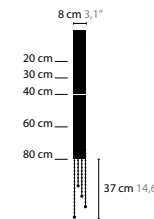

SEXY CRYSTALS C1

Base: 1 x GU10 / 220V
Colors: 00-01-02-05-10-12-13-14-16