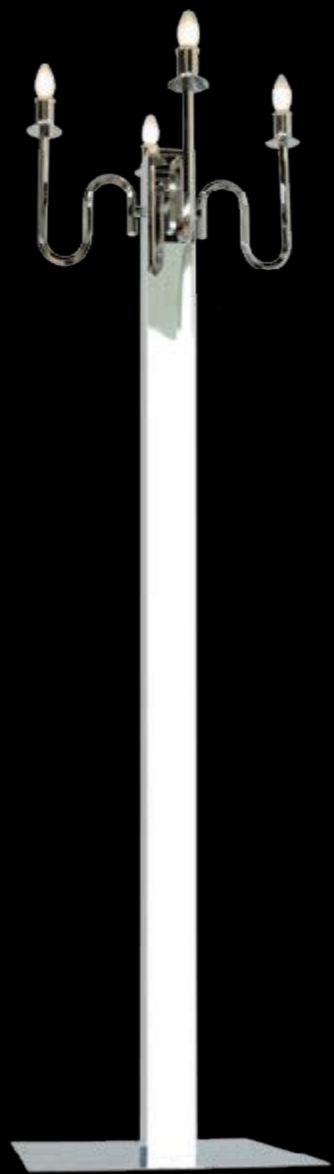

WALTZ OF VIENNA F4
6534
6534 COLOR