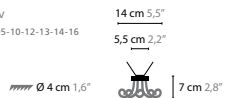

ESTRELLA S1 6055

Base: 1 x G9 / 220V
Colors: 00-01-02-05-10-12-13-14-16