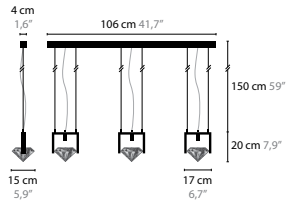

ELEMENTS OF LOVE H3

6284 / WITH CRYSTAL ELEMENT

Base: 3 x G4 / 12V incl.

6284LED / WITH CRYSTAL ELEMENT

Base: 3 x 4,5W / 2700k

Colors: 00-01-02-05-16