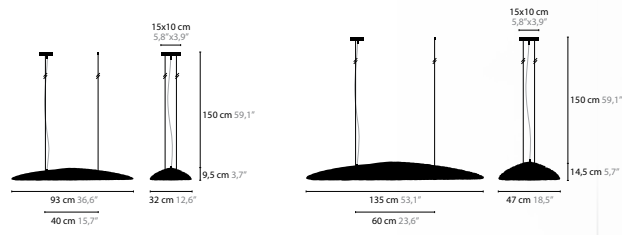

FROZEN EYES WALLPANEL W7

6495 / SPECTRA CRYSTAL
6495s / SWAROVSKI STRASS
LED 35W / 24V
Colors: 00-02-10-12-13-14-16

NIGHT IN PARIS

Design: Coen Munsters 2011

Fly above Paris and discover the sparkling city lights by night.