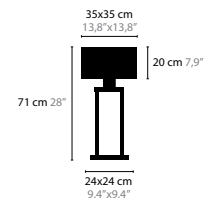

SWINGING BALLET T1

6195

Base: 1 x E27 / 220V

Colors: 00-01-02-05-10-12-13-14-16

Shade: black / red / crème / white / brown