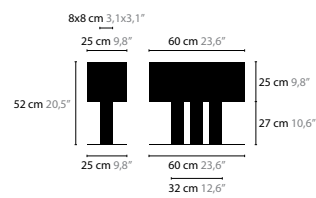

WALTZ OF VIENNA T3

Base: 3 x E27 / 220V
Shade: black / red / white
crème / brown
6522
Colors: 02-10-12-13-14-16
6522 COLOR
Colors: 00-01-05