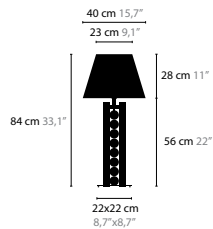

TEARS FROM MOON T1

Base: 1 x E27 / 220V
Colors: 00-01-02-05-16
Shade: white / black / red / brown / crème