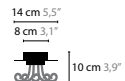

ESTRELLA C1 6053