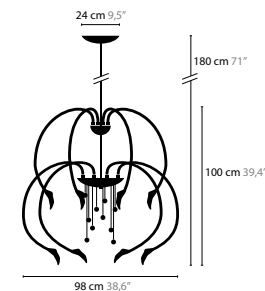

CHILL OUT H12D

6116 / WITHOUT CRYSTAL
6117 / WITH SWAROVSKI STRASS
Base: 12 x G9 / 220V
Colors: 00-01-02-05-16

CHILL OUT C5

6120
Base: 5 x G9 / 220V
Colors: 00-01-02-05-16

CHILL OUT W1

6100
Base: 1 x G9 / 220V
Colors: 00-01-02-05-16