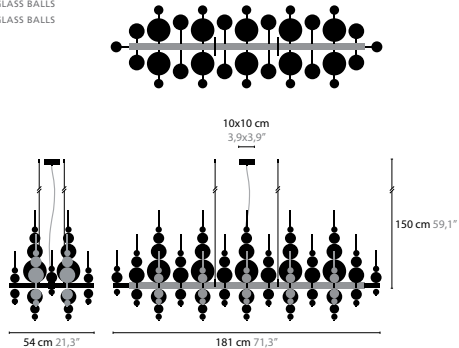

TEARS FROM MOON H34

Base: 34 x G4 / 12V
Downlight: 4 x LED 3.2W / 2700K / with separate on-off switch
Colors: 02