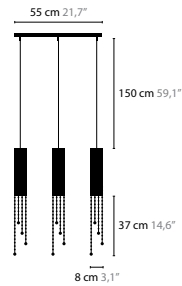

SEXY CRYSTALS H3

6319/55-3/20 / SPECTRA CRYSTAL
6319/55-3/20s / SWAROVSKI STRASS
6319/55-3/30 / SPECTRA CRYSTAL
6319/55-3/30s / SWAROVSKI STRASS
6319/55-3/40 / SPECTRA CRYSTAL
6319/55-3/40s / SWAROVSKI STRASS