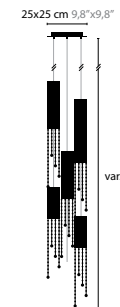

SEXY CRYSTALS H5

6315/20 / SPECTRA CRYSTAL
6315/20s / SWAROVSKI STRASS
6315/30 / SPECTRA CRYSTAL
6315/30s / SWAROVSKI STRASS
6315/40 / SPECTRA CRYSTAL
6315/40s / SWAROVSKI STRASS

6315/5mix / SPECTRA CRYSTAL
6315/5mix/s / SWAROVSKI STRASS
tubes 2x20 2x30 1x40 cm
Base: 5 x GU10 / 220V
With cable 3 mtr / 118"
Colors: 00-01-02-05-10-12-13-14-16