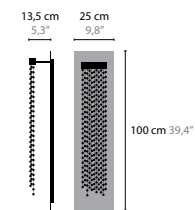

FROZEN EYES WALLPANEL W1

6493 / SPECTRA CRYSTAL
6493s / SWAROVSKI STRASS
LED 3W / 24V
Colors: 00-02-10-12-13-14-16

FROZEN EYES H10

6484 / SPECTRA CRYSTAL
6484s / SWAROVSKI STRASS
LED 38W / 24V
Colors: 00-02-10-12-13-14-16