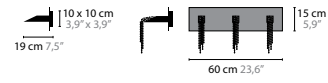

BEAUTY OF SILENCE W3

6412 / SWAROVSKI STRASS

Base: 3 x G9 / 220V

Colors: 00-01-02-05-10-12-13-14-16

Crystal as flowing and sparkling water. In contrast with nature in absolute silence