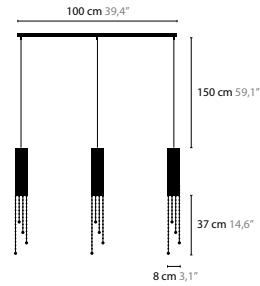

SEXY CRYSTALS H3

6319/100-3/20 / SPECTRA CRYSTAL
6319/100-3/20s / SWAROVSKI STRASS
6319/100-3/30 / SPECTRA CRYSTAL
6319/100-3/30s / SWAROVSKI STRASS
6319/100-3/40 / SPECTRA CRYSTAL
6319/100-3/40s / SWAROVSKI STRASS

SEXY CRYSTALS H5

6319/150-5/20 / SPECTRA CRYSTAL
6319/150-5/20s / SWAROVSKI STRASS
6319/150-5/30 / SPECTRA CRYSTAL
6319/150-5/30s / SWAROVSKI STRASS
6319/150-5/40 / SPECTRA CRYSTAL
6319/150-5/40s / SWAROVSKI STRASS