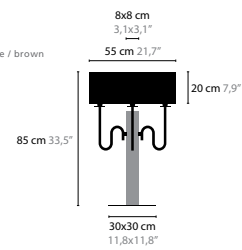

Colors: 00-01-05

WALTZ OF VIENNA T4

Base: 4 x E14 / 220V

Shade: black / red / white / crème / brown

6529

Colors: 02-10-12-13-14-16

6529 COLOR

Colors: 00-01-05