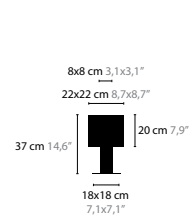

WALTZ OF VIENNA

Waltz of Vienna is a registered design by Coen Munsters 2016

WALTZ OF VIENNA T1 S

Base: 1 x E27 / 220V
Shade: black / red / white
crème / brown
6516
Colors: 02-10-12-13-14-16
6516 COLOR
Colors: 00-01-05