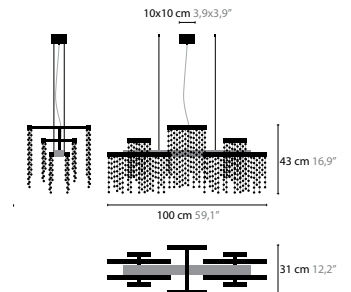

FROZEN EYES H10

6484 / SPECTRA CRYSTAL
6484s / SWAROVSKI STRASS
LED 38W / 24V
Colors: 00-02-10-12-13-14-16