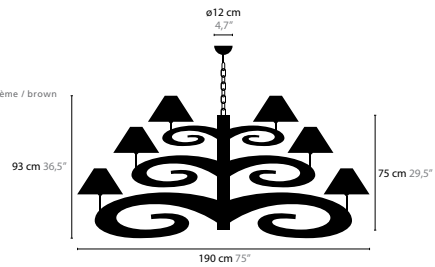

LAZY SUNDAY H18 6546

Base: 18 x E14 / 220V
Base downlight: 1 x GU10 / 220V
Colors: 02-16
Shade: (low model) black / red / white / crème / brown