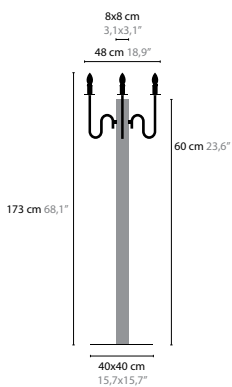

WALTZ OF VIENNA F4

Base: 4 x E14 / 220V

6534

Colors: 02-10-12-13-14-16

6534 COLOR

Colors: 00-01-05